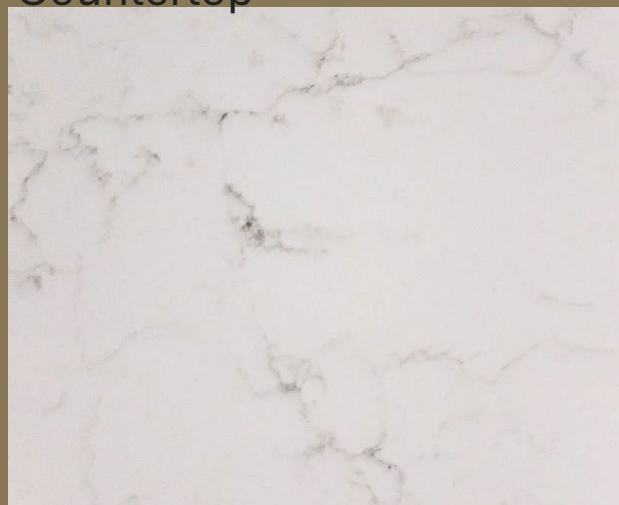

*ALL Areas Marked in **BLUE***

KITCHEN

- SPLASH: ST - BRICK TORTORA
3X11 HORIZONTAL BRICK SET
- GROUT: MAPEI - IRON
- COUNTERTOP: MAMMOTH
(DONE BY FABRICATOR)

Grout

Countertop

Tile Splash

POWDER ROOM

- WALL TILE: FT - ENCHANT CHARM MATTE 12X24 VERTICAL STRAIGHT SET
- FLOOR: HW - IMPERIAL PECAN WHEAT 11085
- COUNTERTOP/SPLASH: LAGOON (DONE BY FABRICATOR)