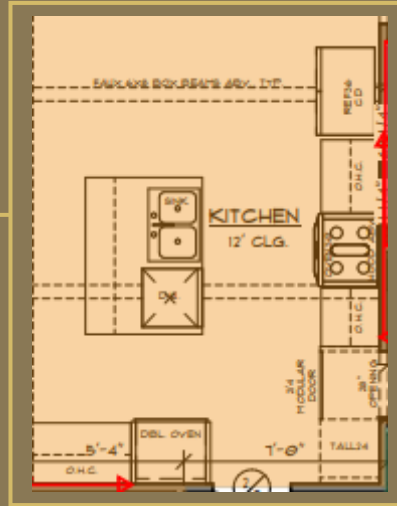

*ALL AREAS MARKED IN **orange***

carpet

- DW - SP650 MONACO
- Main Level Areas include: Master Bedroom w/closet, Stairs, Bedroom #2 w/closet, Bedroom #3 w/closet
- Basement Areas include: Bedroom #4 w/closet, Bedroom #5 w/closet, Rec Room & wine cellar

*ALL Areas Marked in **BLUE***

KITCHEN

- SPLASH: ST - BRICK TORTORA
3X11 HORIZONTAL BRICK SET
- GROUT: MAPEI - IRON
- COUNTERTOP: MAMMOTH
(DONE BY FABRICATOR)

Grout

Countertop

Tile Splash

POWDER ROOM

- WALL TILE: FT - ENCHANT CHARM MATTE 12X24 VERTICAL STRAIGHT SET
- FLOOR: HW - IMPERIAL PECAN WHEAT 11085
- COUNTERTOP/SPLASH: LAGOON (DONE BY FABRICATOR)