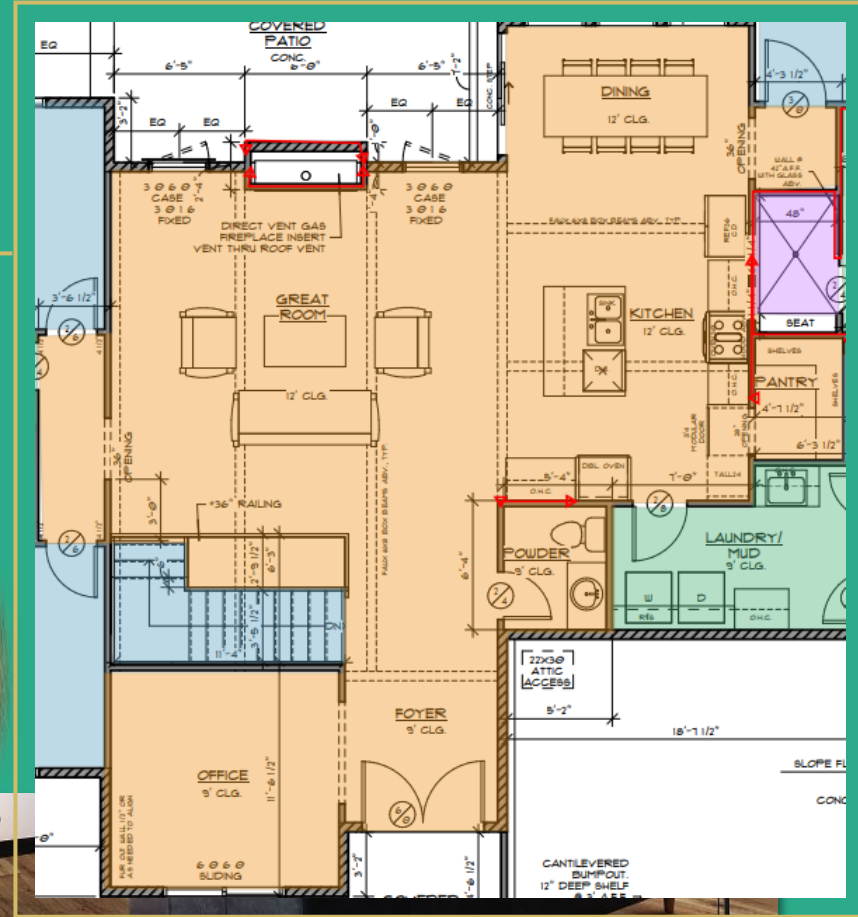

Fricke Lookbook

1477 Art Dr.
Berthoud, CO

Fricke
Custom Homes

Elegance is
our Standard

WEST POINT

 **CARPET ONE**

HARDWOOD

- SHAW - IMPERIAL PECAN WHEAT
- AREAS INCLUDE: FOYER, OFFICE, POWDER, GREAT ROOM, KITCHEN, DINING ROOM & PANTRY

*ALL AREAS MARKED IN **orange***

carpet

- DW - SP650 MONACO
- Main Level Areas include: Master Bedroom w/closet, Stairs, Bedroom #2 w/closet, Bedroom #3 w/closet
- Basement Areas include: Bedroom #4 w/closet, Bedroom #5 w/closet, Rec Room & wine cellar

*ALL Areas Marked in **BLUE***

KITCHEN

- SPLASH: ST - BRICK TORTORA
3X11 HORIZONTAL BRICK SET
- GROUT: MAPEI - IRON
- COUNTERTOP: MAMMOTH
(DONE BY FABRICATOR)

Grout

Countertop

Tile Splash

POWDER ROOM

- WALL TILE: FT - ENCHANT CHARM MATTE 12X24 VERTICAL STRAIGHT SET
- FLOOR: HW - IMPERIAL PECAN WHEAT 11085
- COUNTERTOP/SPLASH: LAGOON (DONE BY FABRICATOR)