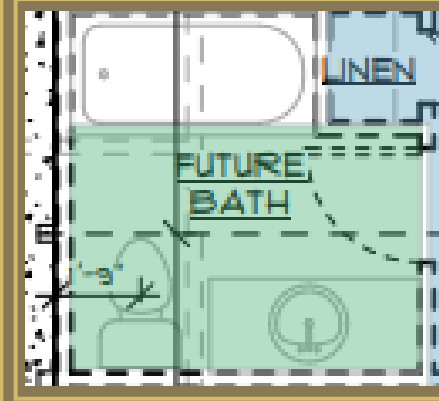

BATH #2 & #3

- FLOOR TILE: E - PORTO II WHITE MATTE 12X24 STRAIGHT SET
- WALL TILE: PORTO II WHITE MATTE 12X24 HORIZONTAL BRICK SET
- ACCENT TILE: PS - GMR 2004285 UMBER (IN NICHE)
- GROUT: PEWTER (FOR FLOOR & WALL)
- TRIM: SCHLUTER - A100TSB8 GRIEGE
- COUNTERTOP/SPLASH: LAGOON (DONE BY FABRICATOR)