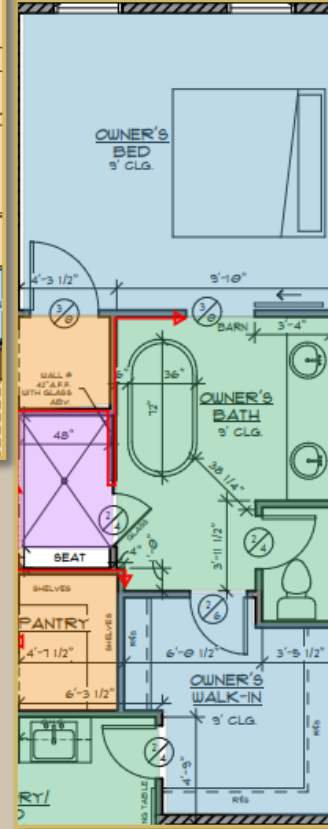

carpet

- DW - SP650 MONACO
- Main Level Areas include: Master Bedroom w/closet, Stairs, Bedroom #2 w/closet, Bedroom #3 w/closet
- Basement Areas include: Bedroom #4 w/closet, Bedroom #5 w/closet, Rec Room & wine cellar

*ALL Areas Marked in **BLUE***