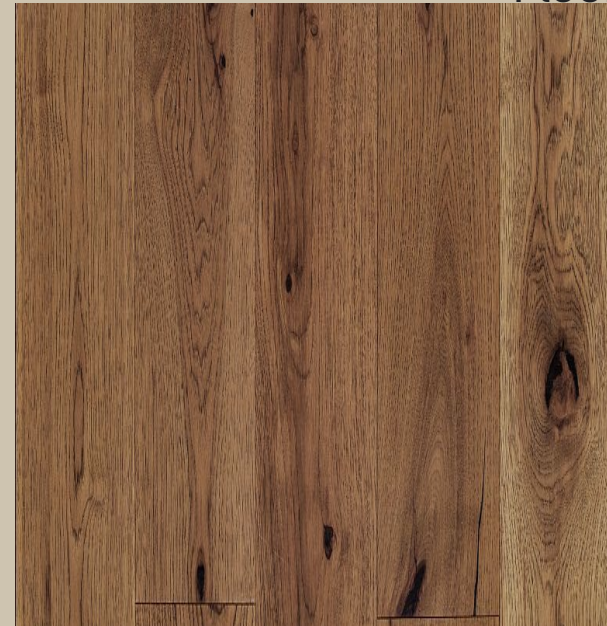

POWDER ROOM

- WALL TILE: FT - ENCHANT CHARM MATTE 12X24 VERTICAL STRAIGHT SET
- FLOOR: HW - IMPERIAL PECAN WHEAT 11085
- COUNTERTOP/SPLASH: LAGOON (DONE BY FABRICATOR)

Floor