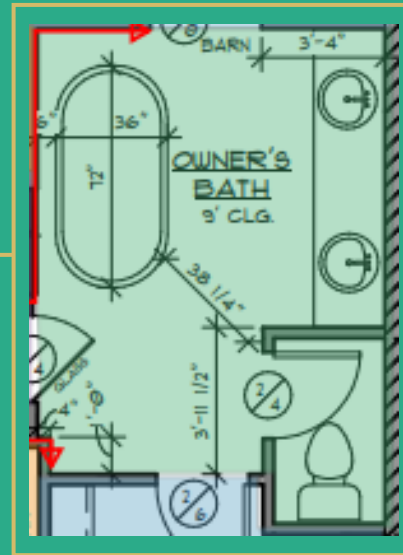

Countertop

FIREPLACE

- TILE: ST - FUSION STONE Dark Gray 7X20.5 HORIZONTAL BRICK SET
- TRIM: SCHLUTER - A125QG QUARTZ Gray

Tile

MASTER BEDROOM

- TOP WALL TILE: GR - EDEN OTTANIO 3X11 HORIZONTAL BRICK SET
- BOTTOM WALL TILE/WAINSCOT: BED - Linear Stone White 12X24 HORIZONTAL BRICK SET
- FLOOR TILE: BED - REBEL LEAD 12X24 STRAIGHT SET
- PAN TILE: BED - REBEL LEAD 2X2 MOSAIC W/TILE-ABLE DRAIN
- TRIM: SCHLUTER - A100TSBG GREIGE
- FLOOR GROUT: MAPEI - CHARCOAL
- WALL GROUT: MAPEI - WARM GRAY
- COUNTERTOP/SPLASH: LAGOON (DONE BY FABRICATOR)