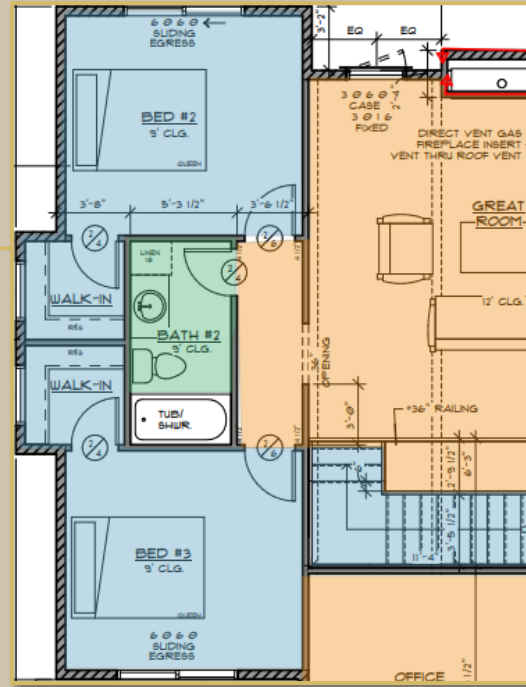

*ALL AREAS MARKED IN **orange***

carpet

- DW - SP650 MONACO
- Main Level Areas include: Master Bedroom w/closet, Stairs, Bedroom #2 w/closet, Bedroom #3 w/closet
- Basement Areas include: Bedroom #4 w/closet, Bedroom #5 w/closet, Rec Room & wine cellar

*ALL Areas Marked in **BLUE***

KITCHEN

- SPLASH: ST - BRICK TORTORA
3X11 HORIZONTAL BRICK SET
- GROUT: MAPEI - IRON
- COUNTERTOP: MAMMOTH
(DONE BY FABRICATOR)

Grout

Countertop

Tile Splash

POWDER ROOM

- WALL TILE: FT - ENCHANT CHARM MATTE 12X24 VERTICAL STRAIGHT SET
- FLOOR: HW - IMPERIAL PECAN WHEAT 11085
- COUNTERTOP/SPLASH: LAGOON (DONE BY FABRICATOR)