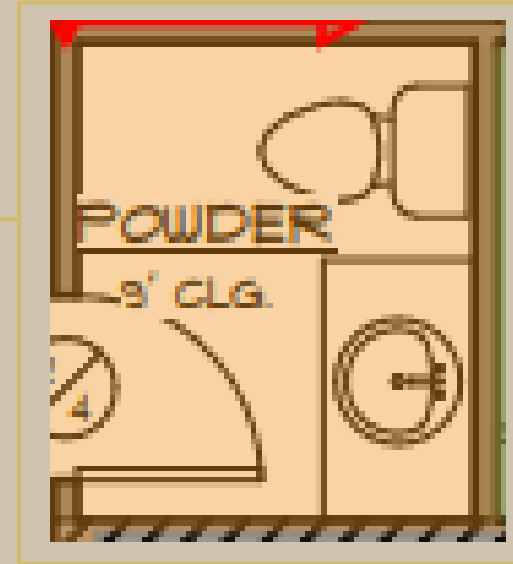

*ALL AREAS MARKED IN **orange***

carpet

- DW - SP650 MONACO
- Main Level Areas include: Master Bedroom w/closet, Stairs, Bedroom #2 w/closet, Bedroom #3 w/closet
- Basement Areas include: Bedroom #4 w/closet, Bedroom #5 w/closet, Rec Room & wine cellar

*ALL Areas Marked in **BLUE***

KITCHEN

- SPLASH: ST - BRICK TORTORA
3X11 HORIZONTAL BRICK SET
- GROUT: MAPEI - IRON
- COUNTERTOP: MAMMOTH
(DONE BY FABRICATOR)

Grout

Countertop

Tile Splash

POWDER ROOM

- WALL TILE: FT - ENCHANT CHARM MATTE 12X24 VERTICAL STRAIGHT SET
- FLOOR: HW - IMPERIAL PECAN WHEAT 11085
- COUNTERTOP/SPLASH: LAGOON (DONE BY FABRICATOR)