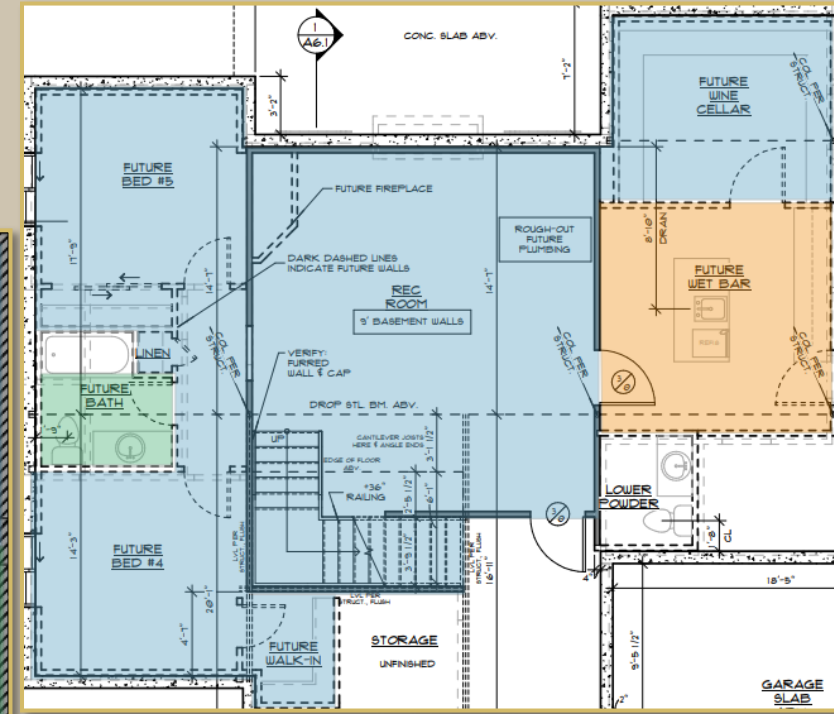

Fricke Lookbook

1477 Art Dr.
Berthoud, CO

Fricke
Custom Homes

Elegance is
our Standard

WEST POINT

 **CARPET ONE**

HARDWOOD

- SHAW - IMPERIAL PECAN WHEAT
- AREAS INCLUDE: FOYER, OFFICE, POWDER, GREAT ROOM, KITCHEN, DINING ROOM & PANTRY

*ALL AREAS MARKED IN **orange***

carpet

- DW - SP650 MONACO
- Main Level Areas include: Master Bedroom w/closet, Stairs, Bedroom #2 w/closet, Bedroom #3 w/closet
- Basement Areas include: Bedroom #4 w/closet, Bedroom #5 w/closet, Rec Room & wine cellar

*ALL Areas Marked in **BLUE***

KITCHEN

- SPLASH: ST - BRICK TORTORA
3X11 HORIZONTAL BRICK SET
- GROUT: MAPEI - IRON
- COUNTERTOP: MAMMOTH
(DONE BY FABRICATOR)

Grout

Countertop

Tile Splash

POWDER ROOM

- WALL TILE: FT - ENCHANT CHARM MATTE 12X24 VERTICAL STRAIGHT SET
- FLOOR: HW - IMPERIAL PECAN WHEAT 11085
- COUNTERTOP/SPLASH: LAGOON (DONE BY FABRICATOR)