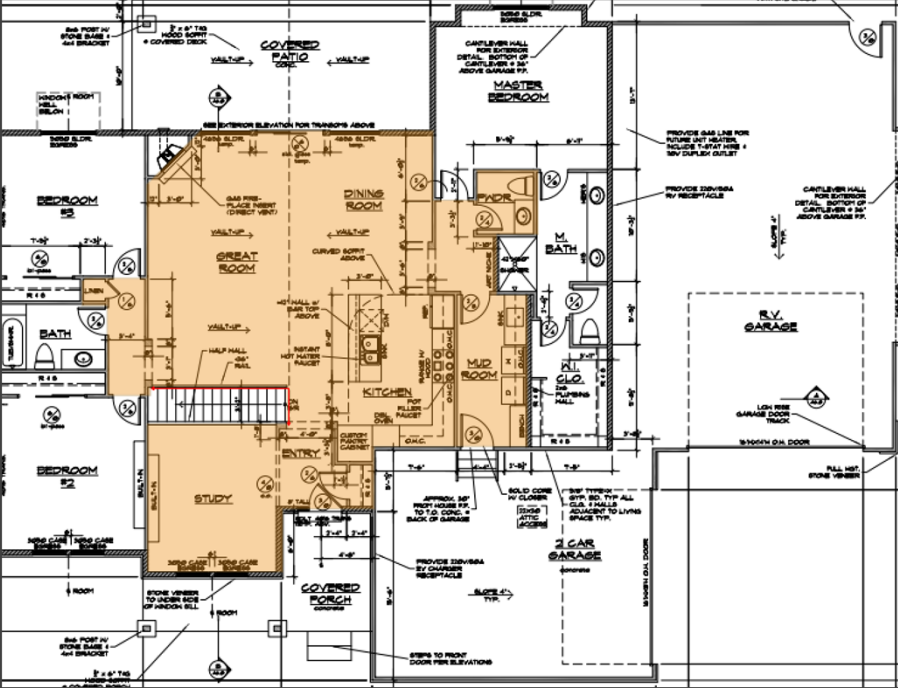

1361 ART DR.

BERTHOUD, CO 80513

WEST POINT

CARPET ONE

Hardwood

MW – Seacliff: Denton

Including glue down at basement Bar

Carpet

Master Bath

Floors: FT – Allustra Majestic White 12x24 (Straight Set)

Pan: FT – Allustra Majestic white 3x3

Walls/Wainscot: AZ – Flash Cool Gray 3x12

(Horizontal Brick Set)

Trim: A100MGS

Grout: Mapei Castle Wall