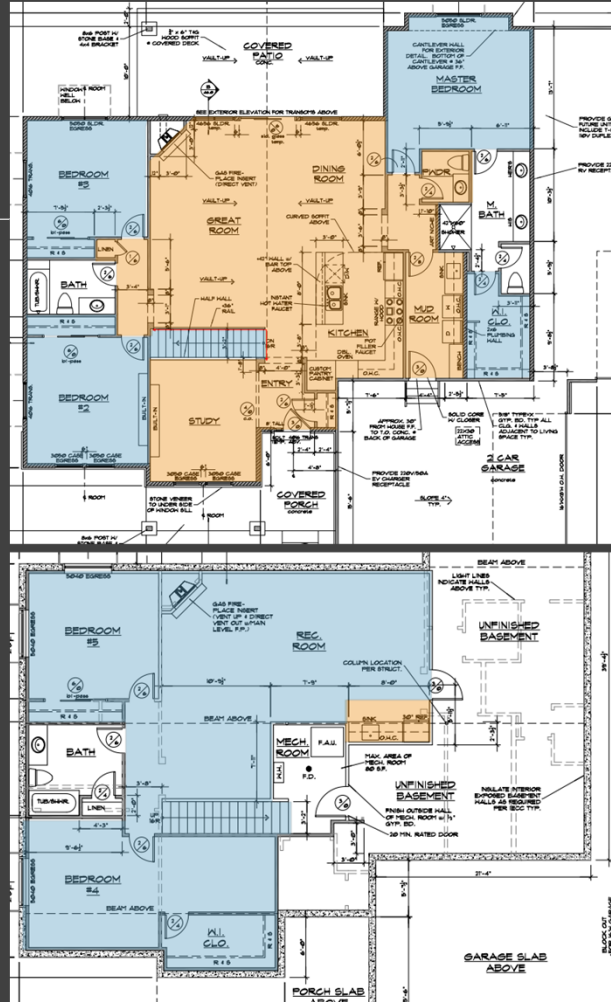

Carpet

Upstairs: Stock Dusky Willow

Stairs/Basement: Stock Sculptured touch

All Areas In BLUE