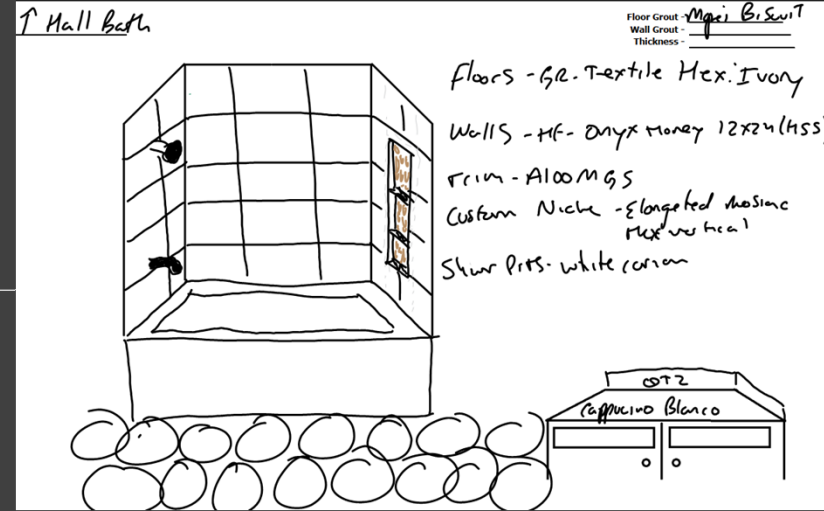

Upstairs: Stock Dusky Willow

Stairs/Basement: Stock Sculptured touch

All Areas In BLUE

Kitchen

Full Splash

Quartz Splash: Calcutta
Nebula

Tops: Pro Design – Calcutta Nebula

Actual Color

20" Schluter Niche

Parts: Matching Quartz

Tops: Calcutta Nebula

Floor Tile

Wall Tile

Guest Bath

Floors: GR – Textile Hex 8” Ivory

Wall: HF – Onyx Honey 12X24 (horizontal Straight Set)

Trim: A100MGS

Accent: Elongated Mosaic Hex Vertical

Grout: Mapei Biscuit

Custom: Framed Niche

Parts: White Corian
Tops: Cappuccino Blanco

Walls

Accent

Grout