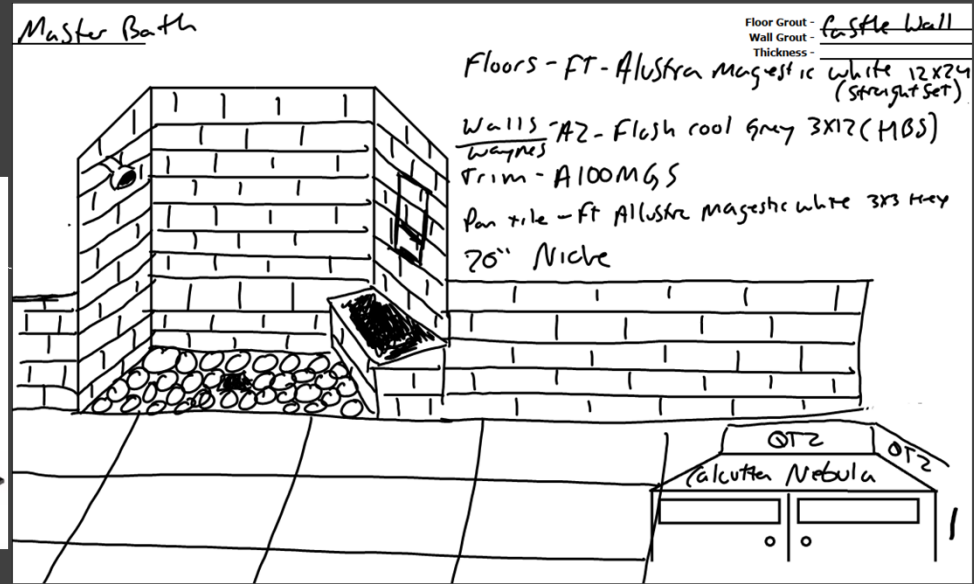

1361 ART DR.

BERTHOUD, CO 80513

WEST POINT

CARPET ONE

Hardwood

MW – Seacliff: Denton

Including glue down at basement Bar

Carpet

Upstairs: Stock Dusky Willow

Stairs/Basement: Stock Sculptured touch

All Areas In BLUE

Kitchen

Full Splash

Quartz Splash: Calcutta
Nebula

Tops: Pro Design – Calcutta Nebula

Actual Color

Master Bath

Floors: FT – Allustra Majestic White 12x24 (Straight Set)

Pan: FT – Allustra Majestic white 3x3

Walls/Wainscot: AZ – Flash Cool Gray 3x12

(Horizontal Brick Set)

Trim: A100MGS

Grout: Mapei Castle Wall