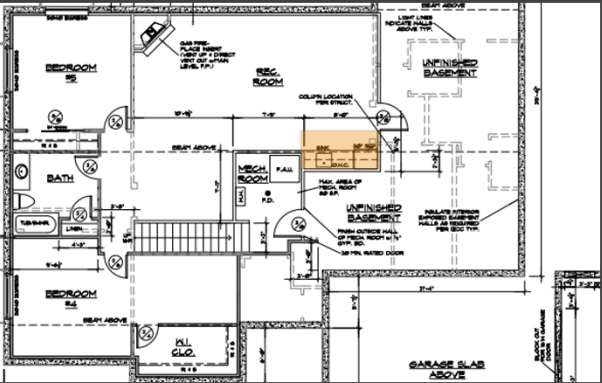

1361 ART DR.

BERTHOUD, CO 80513

WEST POINT

CARPET ONE

Hardwood

MW – Seacliff: Denton

Including glue down at basement Bar

Carpet