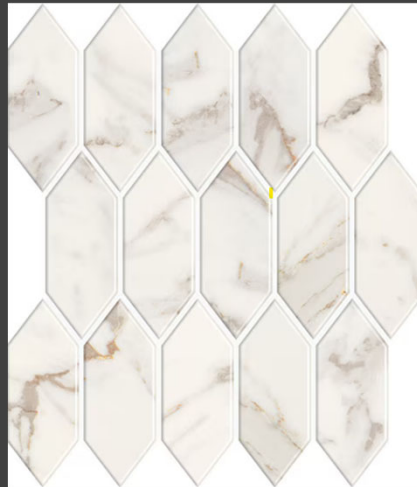

Upstairs: Stock Dusky Willow

Stairs/Basement: Stock Sculptured touch

All Areas In BLUE

Kitchen

Full Splash

Quartz Splash: Calcutta
Nebula

Tops: Pro Design – Calcutta Nebula

Actual Color

20" Schluter Niche

Parts: Matching Quartz

Tops: Calcutta Nebula

Floor Tile

Wall Tile

Guest Bath

Floors: GR – Textile Hex 8” Ivory

Wall: HF – Onyx Honey 12X24 (horizontal Straight Set)

Bar

Bar Splash: Calcutta Pickett (Vertical Set)

Grout – Mapei Frost

Counter Tops: Remnant

Grout

Splash tile

Up-Powder Wall

Accent Wall: Dal-Diamond
FM10MB Chevron Mosaic
Polished (Vanity Wall)

Grout: Mapei Eggshell

Tops: Lazio