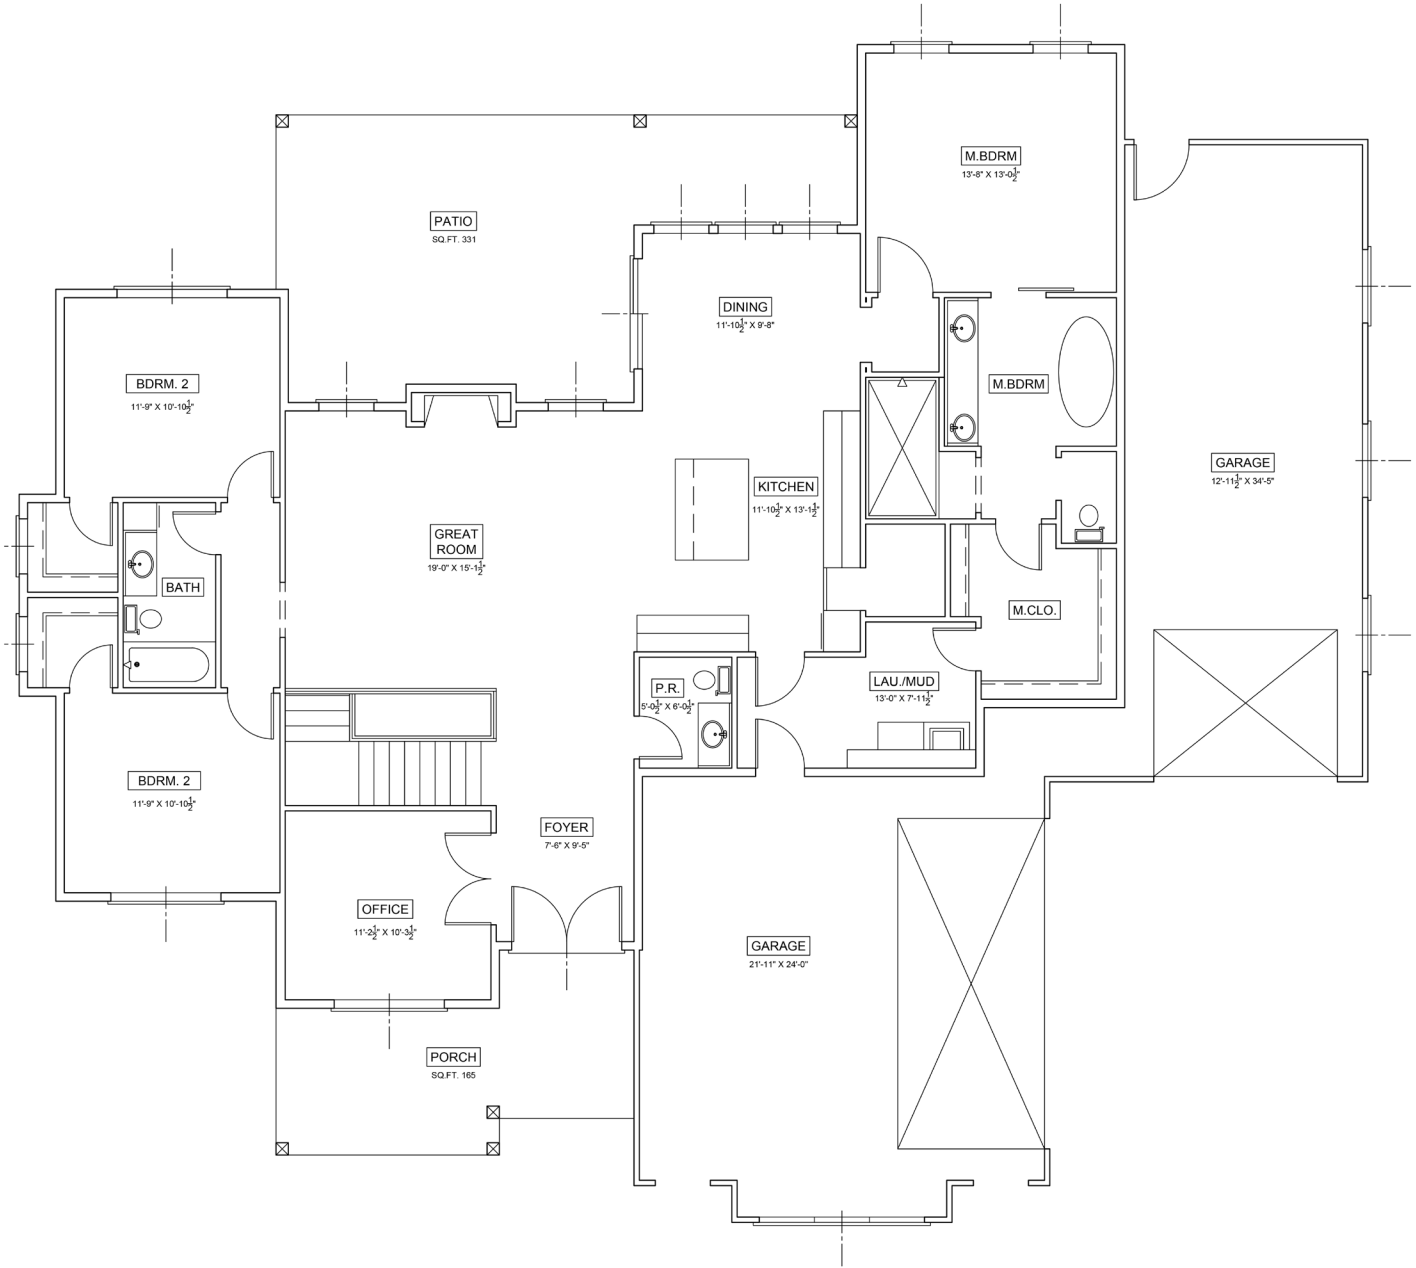

# THE ASPEN

AT HARVEST RIDGE

3 Bedroom | 2.5 Bath | Dedicated Study | 4 Car Garage

Main Floor: 1,975 SqFt

Basement: 1,912 SqFt

Total SqFt: 3,887 SqFt

Finished SqFt: 1,975 SqFt

*There's No Place Like Home*

## MAIN FLOOR PLAN