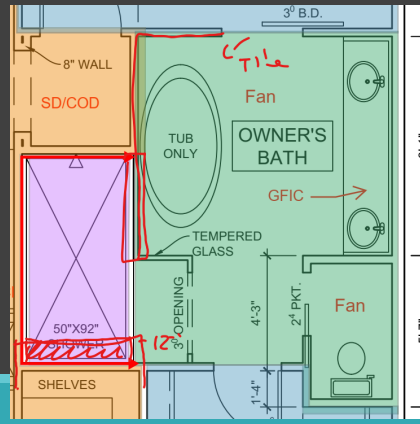

Floors: Tempo Cotton White Matte 12x24 (Straight Set)

Pan: GMT ST DACL Pebble

Back Wall: Tempo Cotton Ehte Ceramic Curve 12x35 (Straight Set)

Side Walls: Paloma Alabaster Glossy 4x16 (Brick Set)

Trim: A80TSC

All Grout: Mapei Biscuit