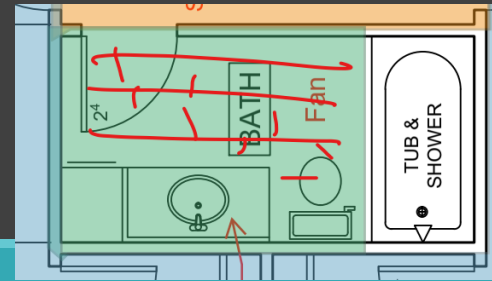

Guest Bath

Floors: Solara Yaris
12x24 (Brick Set)

Tub

Back Wall: Pickett

Side Walls: Ivory
Staccatto 12x24 (Vertical
Straight Set)

Trim: AE80

All Grout: Mapei Warm
Gray

Side Walls