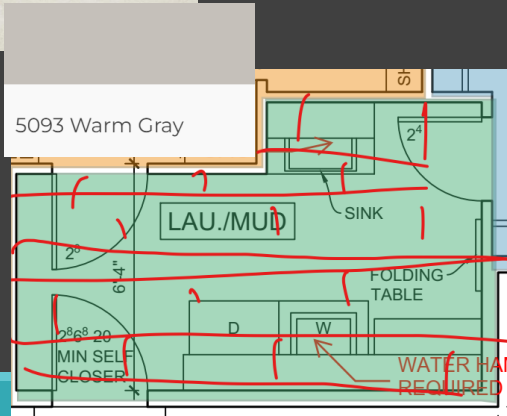

Floor

5093 Warm Gray

# Laundry/ Mudroom

**Floor Tile:** Wanderwise Swan (1/3 Set)

**Grout:** Mapei Warm Gray

# Fireplace

**Full Splash:** HTL Angora Split 6x24 (To Ceiling)