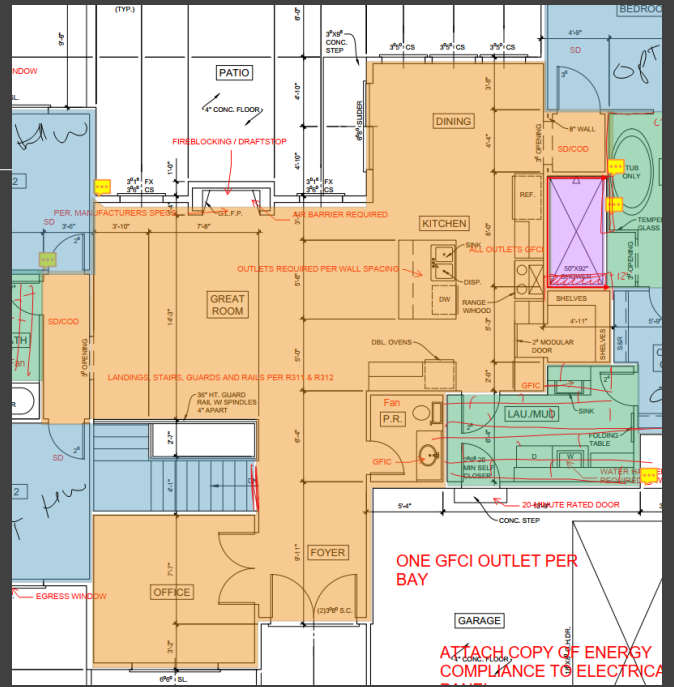

Hardwood

Imperial Pecan Chestnut