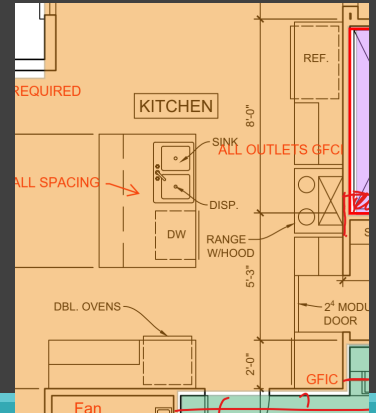

# Master Bath

**Floors:** Tempo Cotton White Matte 12x24 (Straight Set)

**Pan:** GMT ST DACL Pebble

**Back Wall:** Tempo Cotton Ehte Ceramic Curve 12x35 (Straight Set)

**Side Walls:** Paloma Alabaster Glossy 4x16 (Brick Set)