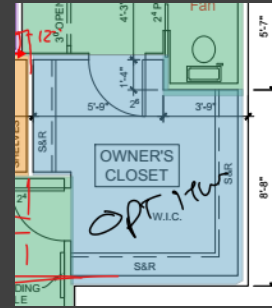

All Areas In BLUE