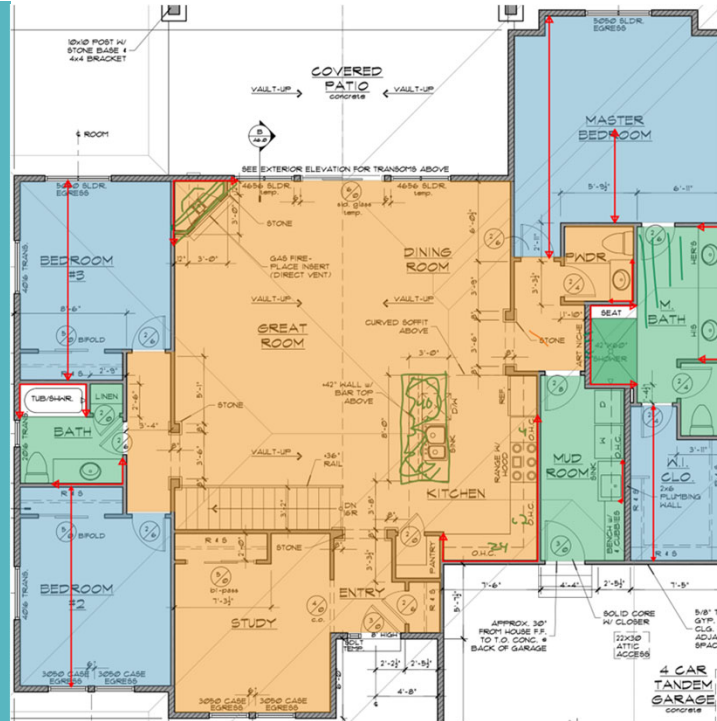

FRICKE HOMES

1273 Art dr.
Berthoud,CO

LAMANITE FLOORING

ALL AREAS IN Orange

ELIJAH

CARPET

Finishing Touch Steppingstone
ALL AREAS IN BLUE

Main Level

Shower Wall: Dolomite White Glossy

Wall Grout: Mapei Warm Grey

Shower Pan: Flat Pebble Warm Blend

Trim: AT100

Shower Accent and Backsplash:

Accent: Flat Pebble Warm Blend (12" accent)

Splash: Dolomite White Glossy 6" Splash