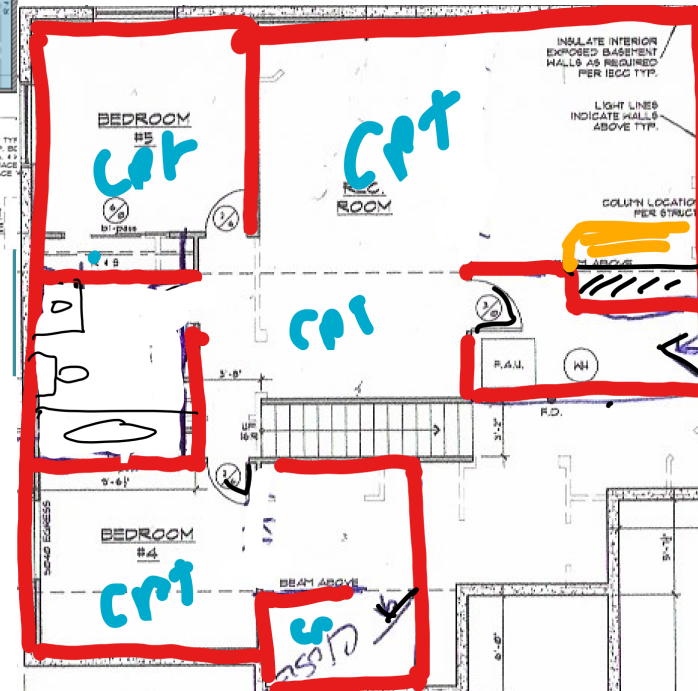

Finished Basement