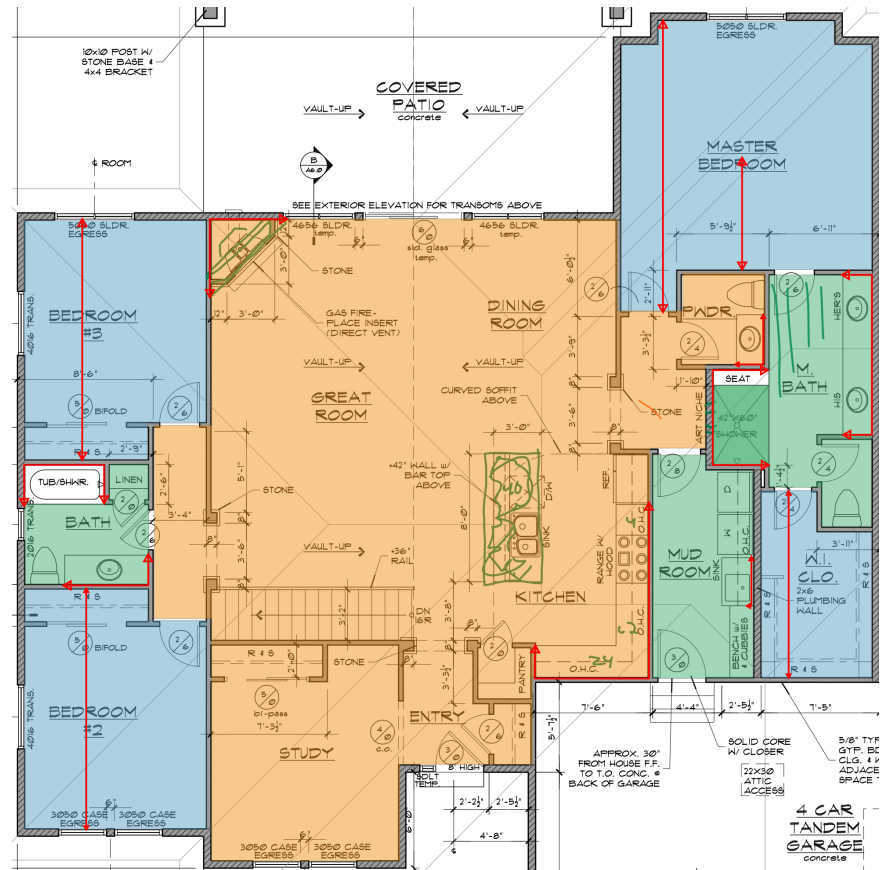

FRICKE HOMES

1273 Art dr.
Berthoud,CO

LAMANITE FLOORING

ALL AREAS IN Orange

ELIJAH

CARPET

Finishing Touch Steppingstone
ALL AREAS IN BLUE

Main Level

Shower Wall: Dolomite White Glossy

Wall Grout: Mapei Warm Grey

Shower Pan: Flat Pebble Warm Blend

Trim: AT100

Shower Accent and Backsplash:

Accent: Flat Pebble Warm Blend (12" accent)

Splash: Dolomite White Glossy 6" Splash