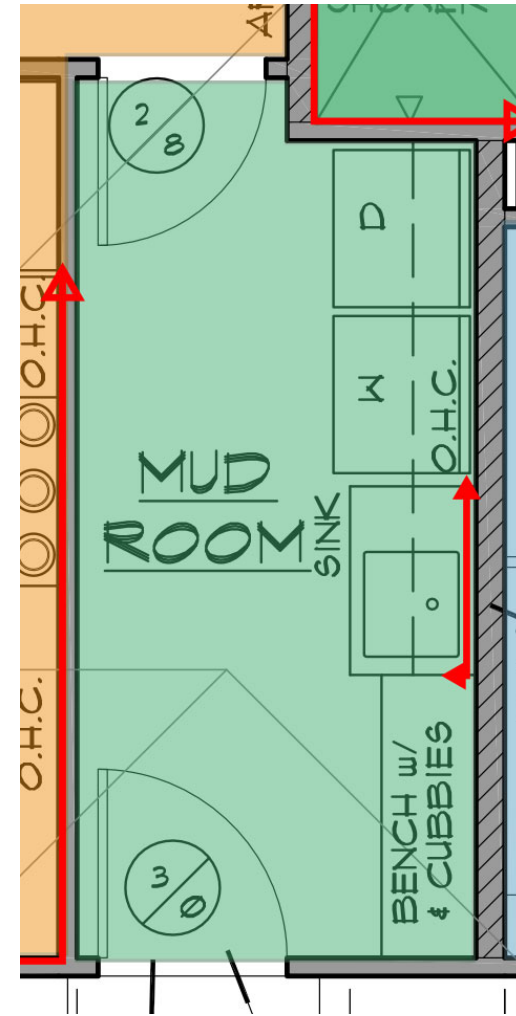

MUDROOM/LAUNDRY

Flooring: In WPF