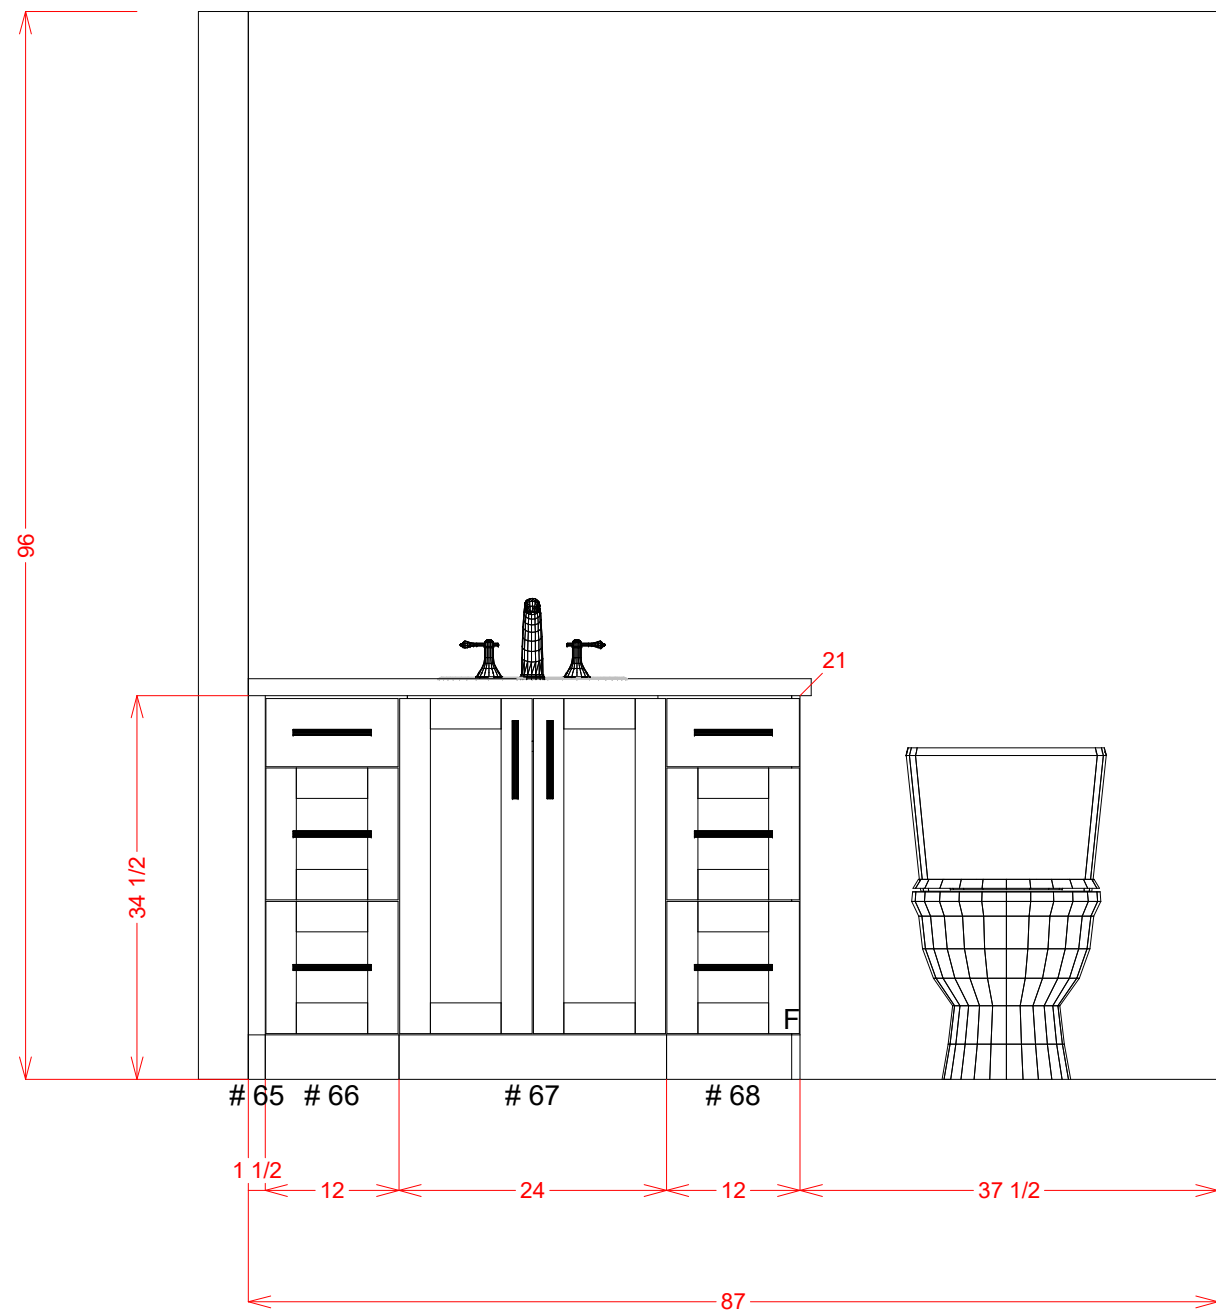

Cabinet Report				
No	Name	Width	Height	Depth
0	BF-3	13	7 1/4	9
0	Oval Sink	17	1/8	11 7/8
0	Toilet	18	30	26
65	Base Filler	1 1/2	34 1/2	21
66	3 Drawer Base	12	34 1/2	21
67	Sink Base	24	34 1/2	21
68	3 Drawer Base	12	34 1/2	21

MILARC CABINETS, INC. 610 Technology Circle Windsor CO 80550 Phone: (970) 674-8841	Fricke - Jessica Model	Contact: Dora 970.837.1508
	Room#5 Guest Bath	07/21/22