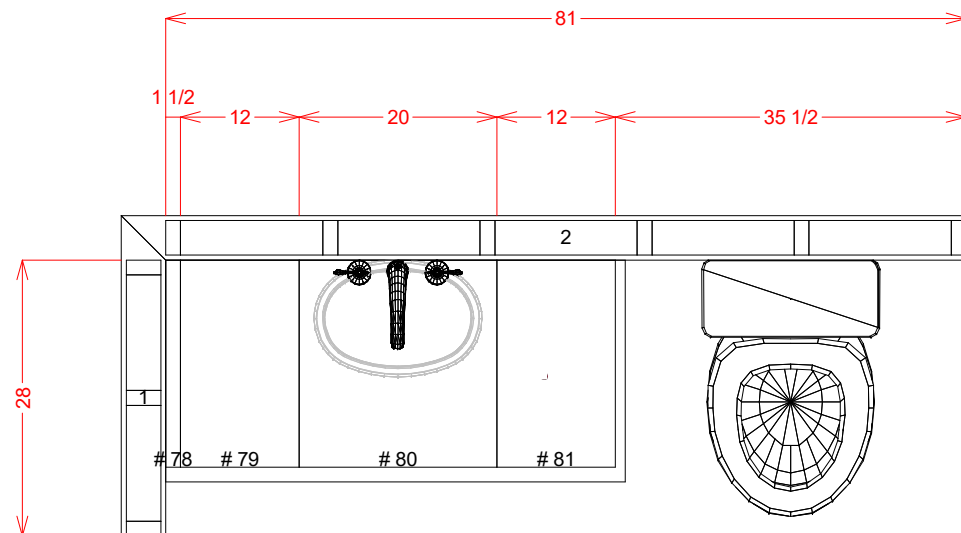

MILARC CABINETS, INC. 610 Technology Circle Windsor CO 80550 Phone: (970) 674-8841	Fricke - Jessica Model	Contact: Dora 970.837.1508
	Basement Bath Plan	07/21/22