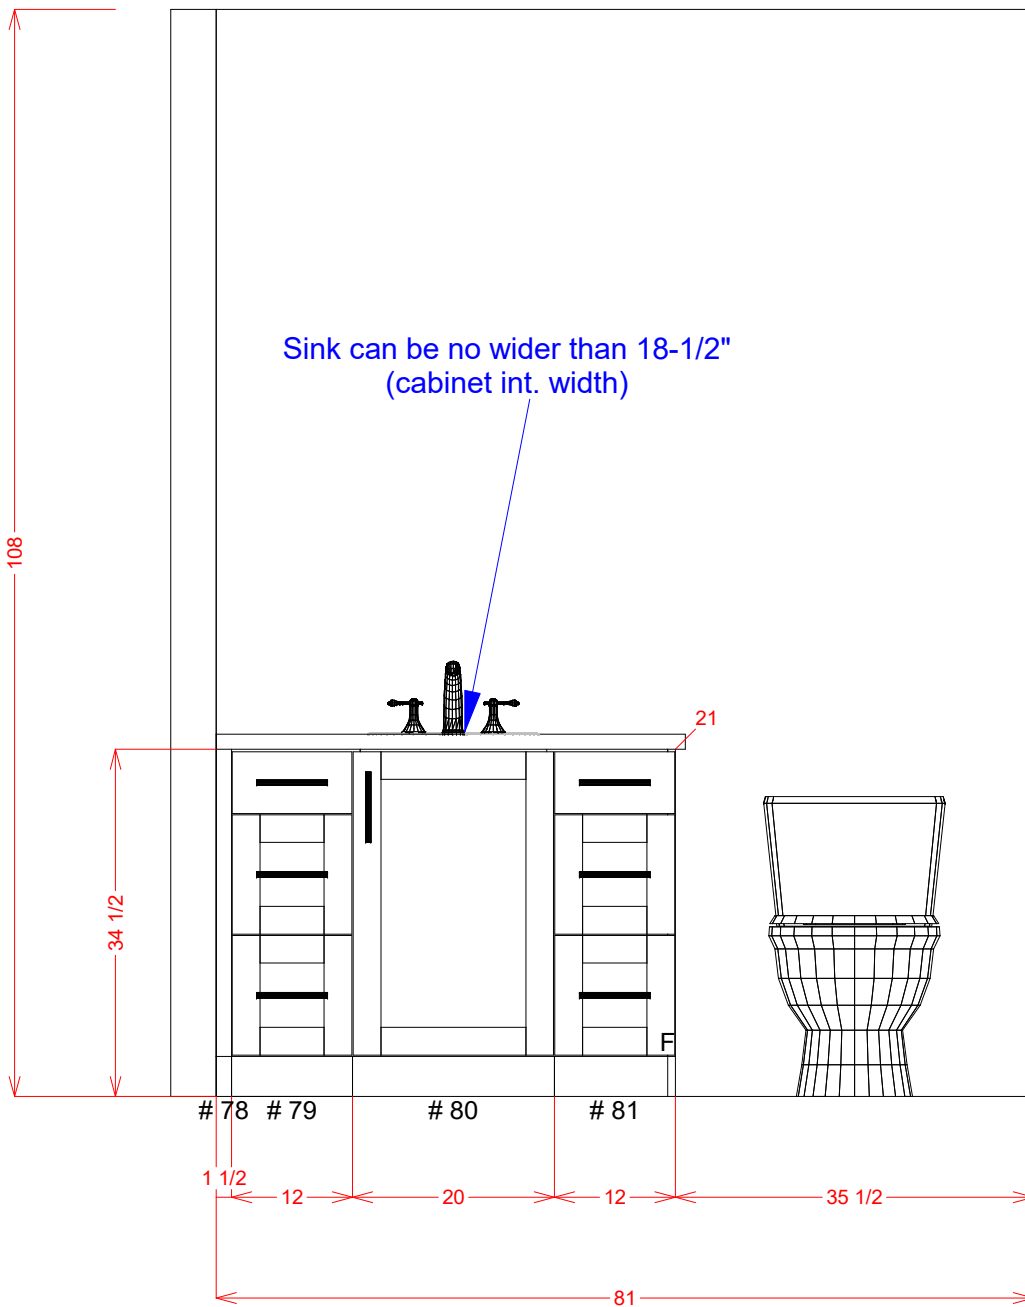

MILARC CABINETS, INC. 610 Technology Circle Windsor CO 80550 Phone: (970) 674-8841	Fricke - Jessica Model	Contact: Dora 970.837.1508
	Wet Bar Plan	07/21/22

Cabinet Report				
No	Name	Width	Height	Depth
0	1BS-2	15 5/16	1/2	23 5/16
0	RF-4	6	15	9 1/2
69	Miter Tall F-R	3 1/2	92 1/2	25 1/2
70	Fridge Upper	36 1/2	19 1/2	25 1/2
71	Miter Tall F-R	2 1/4	92 1/2	25 1/2
72	3 Drawer Base	13 1/2	34 1/2	21
73	Sink Base	25	34 1/2	21
74	Trash Rollout	13 1/2	34 1/2	21
75	Base Filler	1 3/4	34 1/2	21
76	Miter Shelf	53 3/4	3	12
77	Miter Shelf	53 3/4	3	12

MILARC CABINETS, INC.
 610 Technology Circle
 Windsor CO 80550
 Phone: (970) 674-8841

Fricke - Jessica Model

Room#6 Wet Bar

Contact: Dora 970.837.1508

07/21/22

Selections

Basement Bath

Exterior: Dura Satin White
Exterior Finish: *Satin White
Interior: ***White Melamine
Door Style: Harvard
Drawer Front Style: Harvard 5-pc
Drawer Construction: *5/8 Dovetail
Drawer Slides: *Blum Soft-Close
Hardware: TBD
Crown Molding: N/A

MILARC CABINETS, INC. 610 Technology Circle Windsor CO 80550 Phone: (970) 674-8841	Fricke - Jessica Model	Contact: Dora 970.837.1508
	Basement Bath Plan	07/21/22

Cabinet Report				
No	Name	Width	Height	Depth
0	Toilet	18	30	26
0	BF-3	13	7 1/4	9
0	Oval Sink	17	1/8	11 7/8
78	Base Filler	1 1/2	34 1/2	21
79	3 Drawer Base	12	34 1/2	21
80	Sink Base	20	34 1/2	21
81	3 Drawer Base	12	34 1/2	21