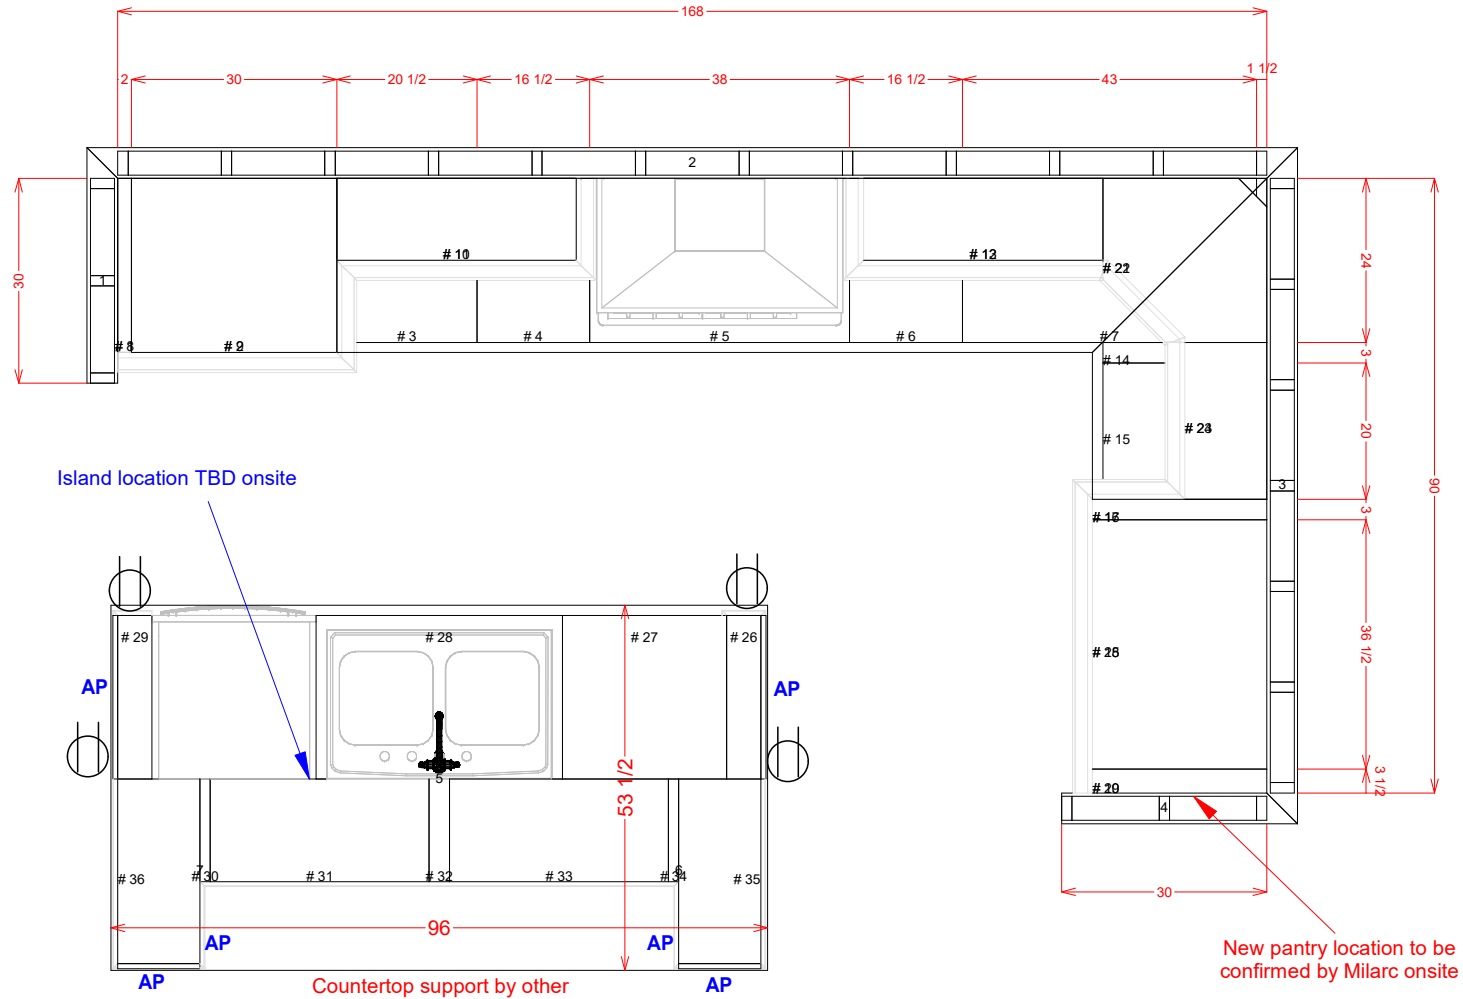

MILARC CABINETS, INC. 610 Technology Circle Windsor CO 80550 Phone: (970) 674-8841	Fricke - Jessica Model	Contact: Dora 970.837.1508
	Kitchen Plan	07/21/22

Cabinet Report				
No	Name	Width	Height	Depth
0	Hood	36	39	19 11/16
0	36" Cooktop	35 1/2	1 1/4	21 1/2
1	Tall Filler	2	89	25 1/2
2	Oven Double	30	89	25 1/2
3	3 Drawer Base	20 1/2	34 1/2	24
4	Std Base ADJ	16 1/2	34 1/2	24
5	Cooktop Base 3 Drawer	38	34 1/2	24
6	Trash Rollout	16 1/2	34 1/2	24
7	BC R HMLS-P-3515	43	34 1/2	24
8	Top Sec Filler	2	14 3/4	25 1/2
9	Top Sec Upper F-R	30	14 3/4	25 1/2
10	Top Sec Upper F-R	35	14 3/4	12
11	Standard Upper	35	35	12
12	Top Sec Upper F-L	35	14 3/4	12
13	Standard Upper	35	35	12