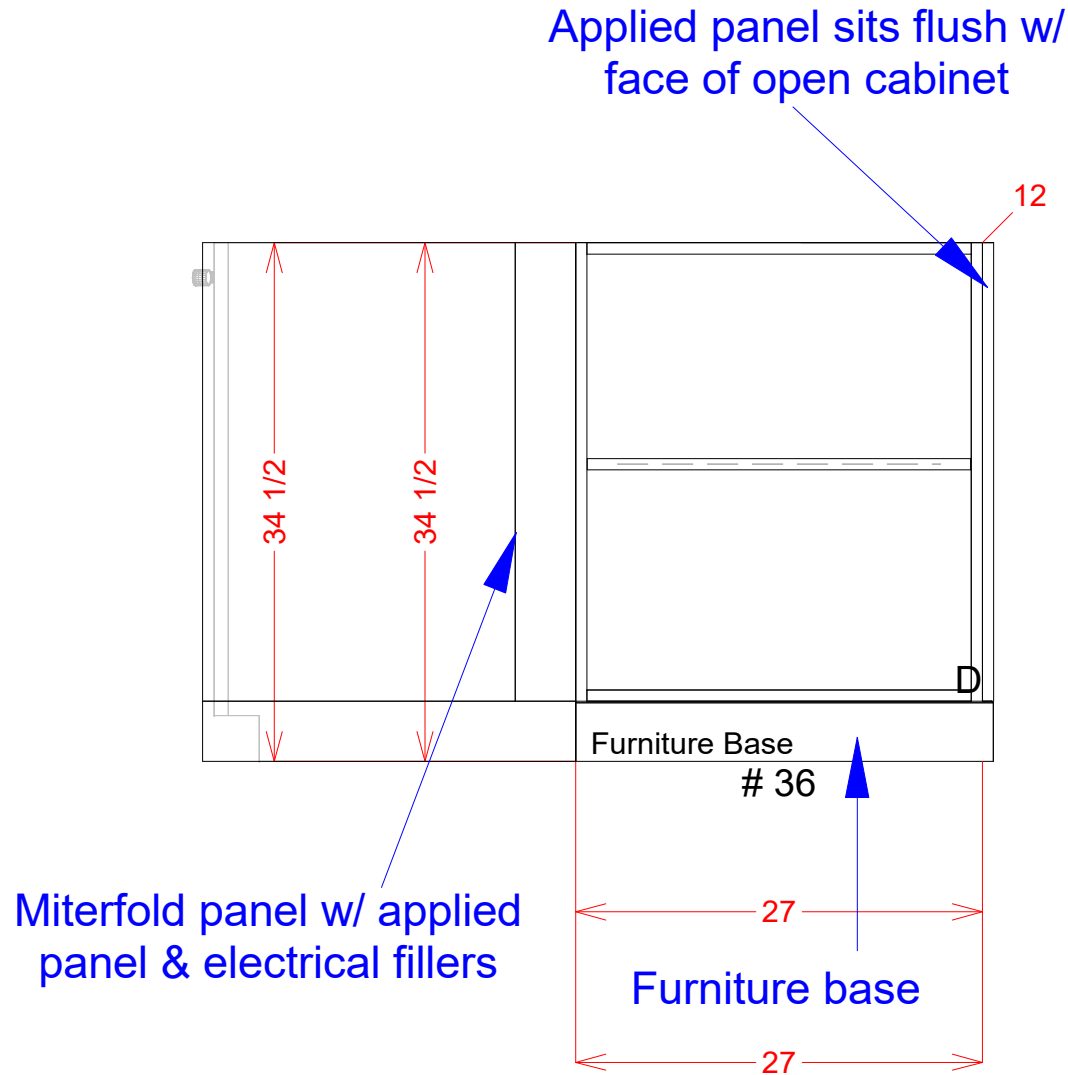

Fricke - Jessica Model

Room# 1 Kitchen

Contact: Dora 970.837.1508

07/21/22

SIDE OF ISLAND FACING AWAY FROM KITCHEN

Cabinet Report				
No	Name	Width	Height	Depth
36	FB_Open ADJ	27	34 1/2	12

MILARC CABINETS, INC. 610 Technology Circle Windsor CO 80550 Phone: (970) 674-8841	Fricke - Jessica Model	Contact: Dora 970.837.1508
	Room# 1 Kitchen	07/21/22