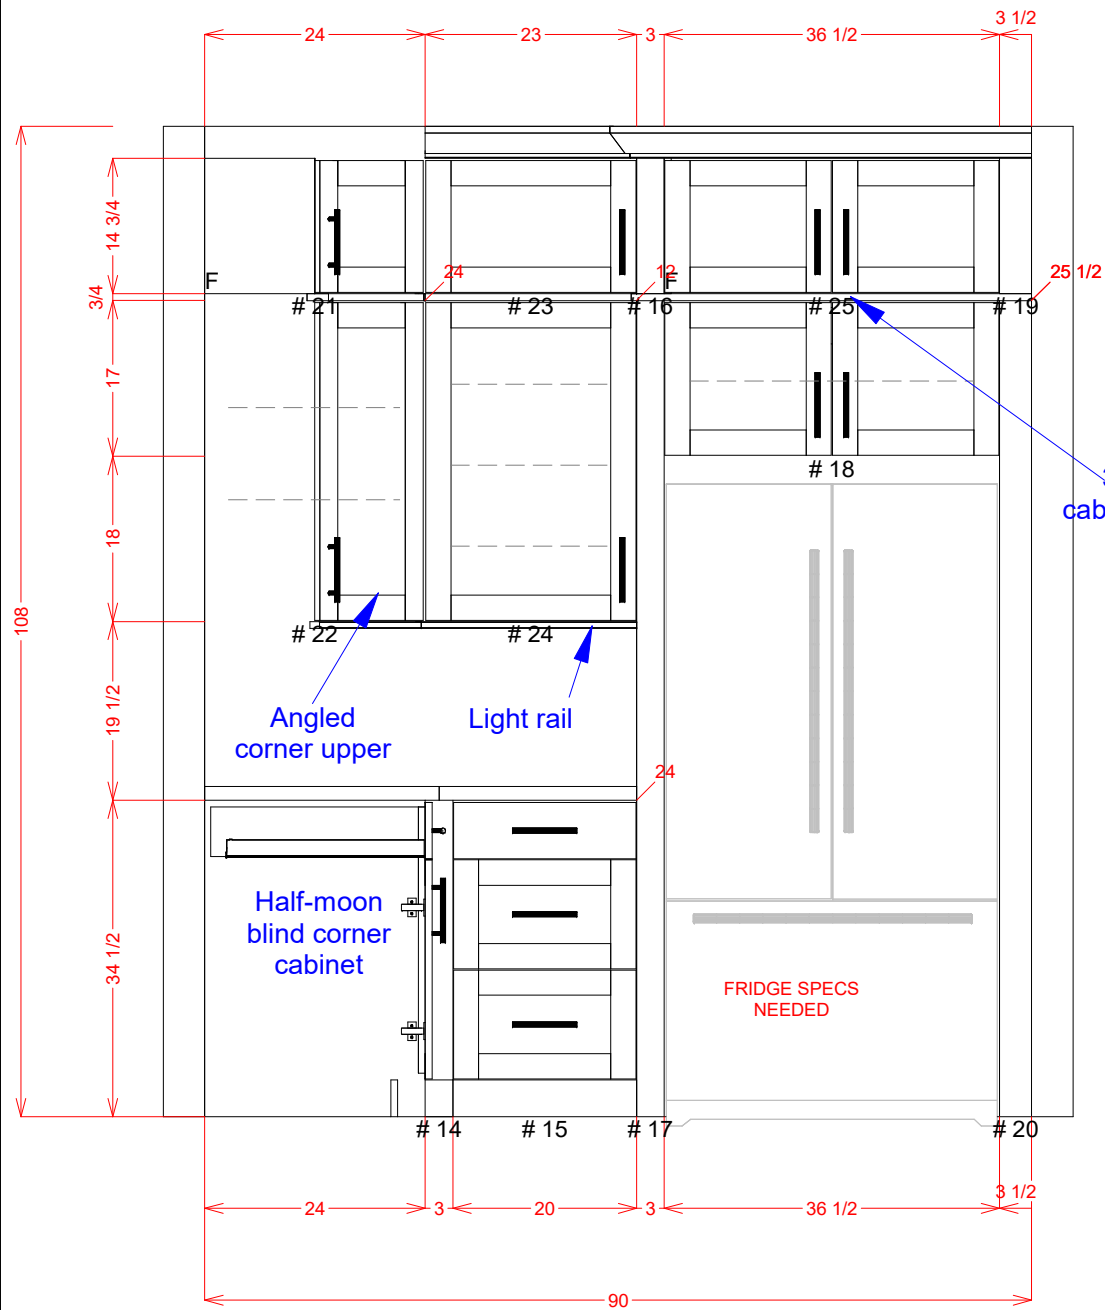

MILARC CABINETS, INC. 610 Technology Circle Windsor CO 80550 Phone: (970) 674-8841	Fricke - Jessica Model	Contact: Dora 970.837.1508
	Kitchen Plan	07/21/22

Cabinet Report				
No	Name	Width	Height	Depth
0	Hood	36	39	19 11/16
0	36" Cooktop	35 1/2	1 1/4	21 1/2
1	Tall Filler	2	89	25 1/2
2	Oven Double	30	89	25 1/2
3	3 Drawer Base	20 1/2	34 1/2	24
4	Std Base ADJ	16 1/2	34 1/2	24
5	Cooktop Base 3 Drawer	38	34 1/2	24
6	Trash Rollout	16 1/2	34 1/2	24
7	BC R HMLS-P-3515	43	34 1/2	24
8	Top Sec Filler	2	14 3/4	25 1/2
9	Top Sec Upper F-R	30	14 3/4	25 1/2
10	Top Sec Upper F-R	35	14 3/4	12
11	Standard Upper	35	35	12
12	Top Sec Upper F-L	35	14 3/4	12
13	Standard Upper	35	35	12

MILARC CABINETS, INC.
 610 Technology Circle
 Windsor CO 80550
 Phone: (970) 674-8841

Fricke - Jessica Model
Room# 1 Kitchen

Contact: Dora 970.837.1508
07/21/22

Cabinet Report				
No	Name	Width	Height	Depth
14	Base Filler	3	34 1/2	24
15	3 Drawer Base	20	34 1/2	24
16	Miter Tall F-L	3	14 3/4	25 1/2
17	Miter Tall F-L	3	89	25 1/2
18	Fridge Upper	36 1/2	17	25 1/2
19	Miter Tall F-L	3 1/2	14 3/4	25 1/2
20	Miter Tall F-L	3 1/2	89	25 1/2
21	12" 45 Top Sec Upper	24	14 3/4	24
22	45 LS ADJ Upper H-R	24	35	24
23	Top Sec Upper	23	14 3/4	12
24	Standard Upper	23	35	12
25	Top Sec Upper F-L	36 1/2	14 3/4	25 1/2