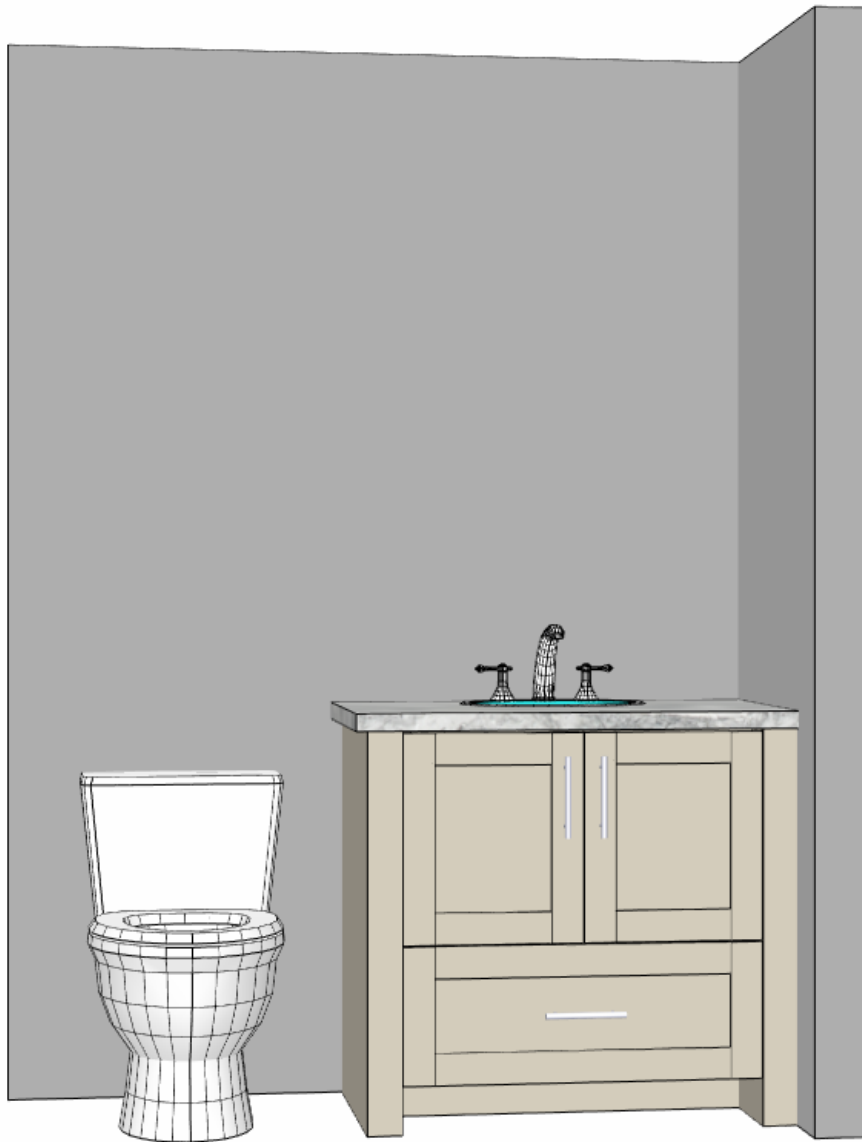

Selections

Powder Bath

Exterior: Dura Stone Grey
Exterior Finish: *Stone Grey
Interior: ***White Melamine
Door Style: Harvard
Drawer Front Style: Harvard 5-pc
Drawer Construction: *5/8 Dovetail
Drawer Slides: *Blum Soft-Close
Hardware: TBD
Crown Molding: N/A

MILARC CABINETS, INC.
610 Technology Circle
Windsor CO 80550
Phone: (970) 674-8841

Fricke - Jessica Model

Powder Bath Plan

Contact: Dora 970.837.1508

07/21/22