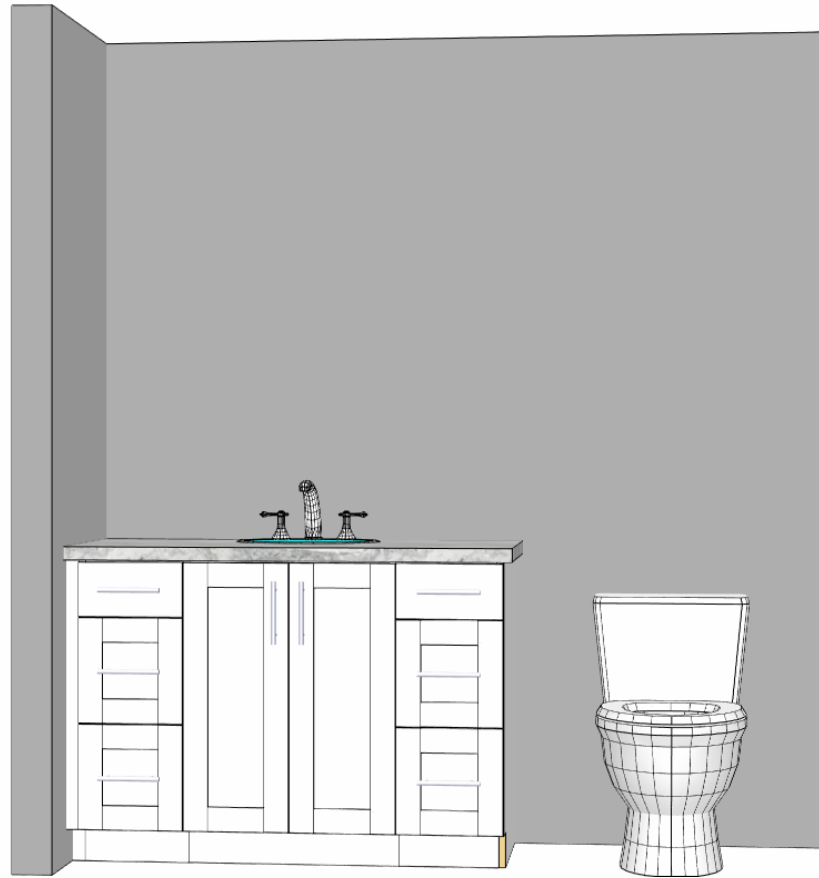

Selections

Guest Bath

- Exterior: Dura Satin White
- Exterior Finish: *Satin White
- Interior: ***White Melamine
- Door Style: Harvard
- Drawer Front Style: Harvard 5-pc
- Drawer Construction: *5/8 Dovetail
- Drawer Slides: *Blum Soft-Close
- Hardware: TBD
- Crown Molding: N/A