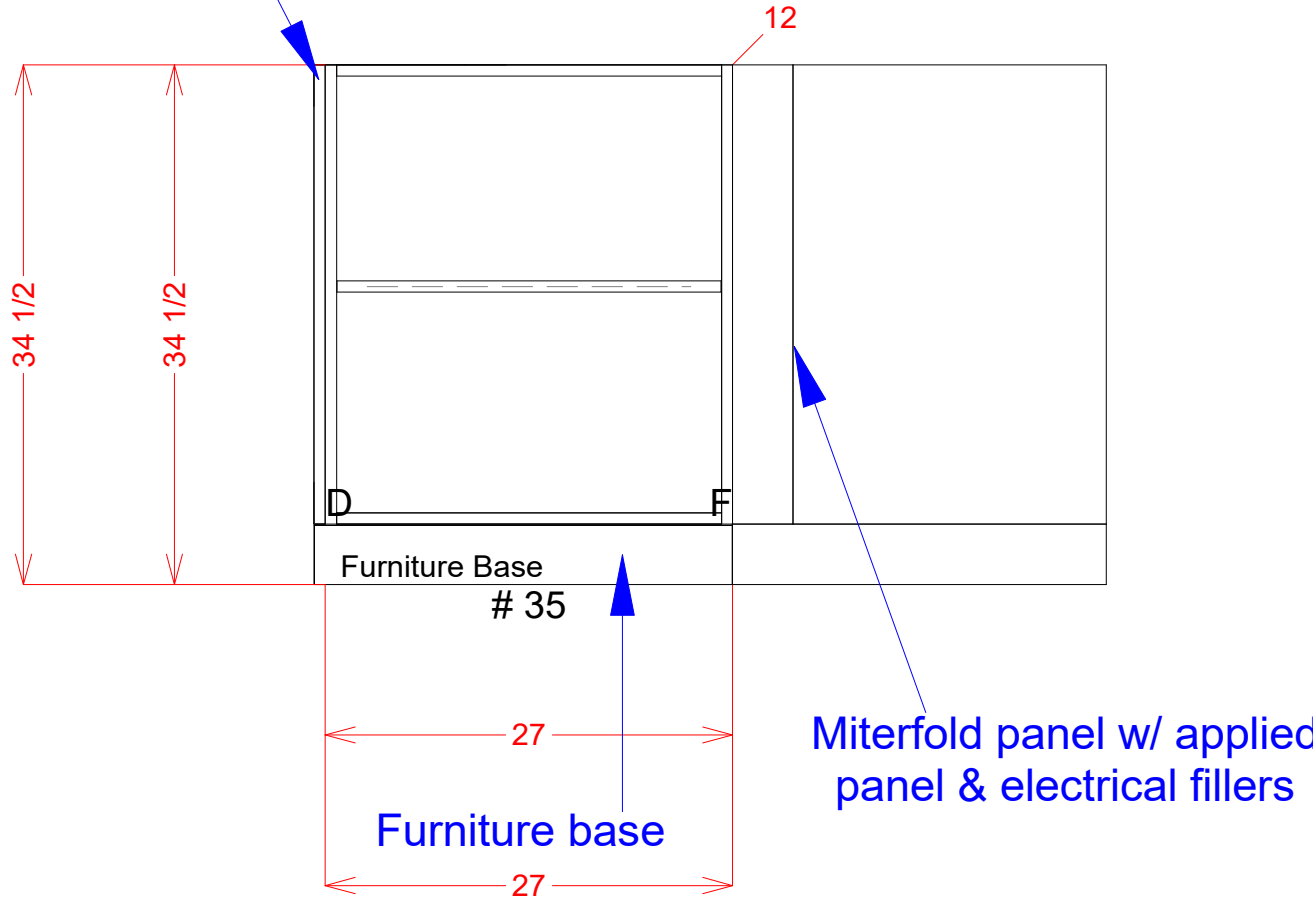

BACK OF ISLAND

Additional countertop support by other

15" Deep cabinets under overhang

MILARC CABINETS, INC.
 610 Technology Circle
 Windsor CO 80550
 Phone: (970) 674-8841

Fricke - Jessica Model

Room# 1 Kitchen

Contact: Dora 970.837.1508

07/21/22

SIDE OF ISLAND FACING FRIDGE WALL

Cabinet Report				
No	Name	Width	Height	Depth
35	FB_Open ADJ	27	34 1/2	12

Applied panel sits flush w/
face of open cabinet

MILARC CABINETS, INC.
610 Technology Circle
Windsor CO 80550
Phone: (970) 674-8841