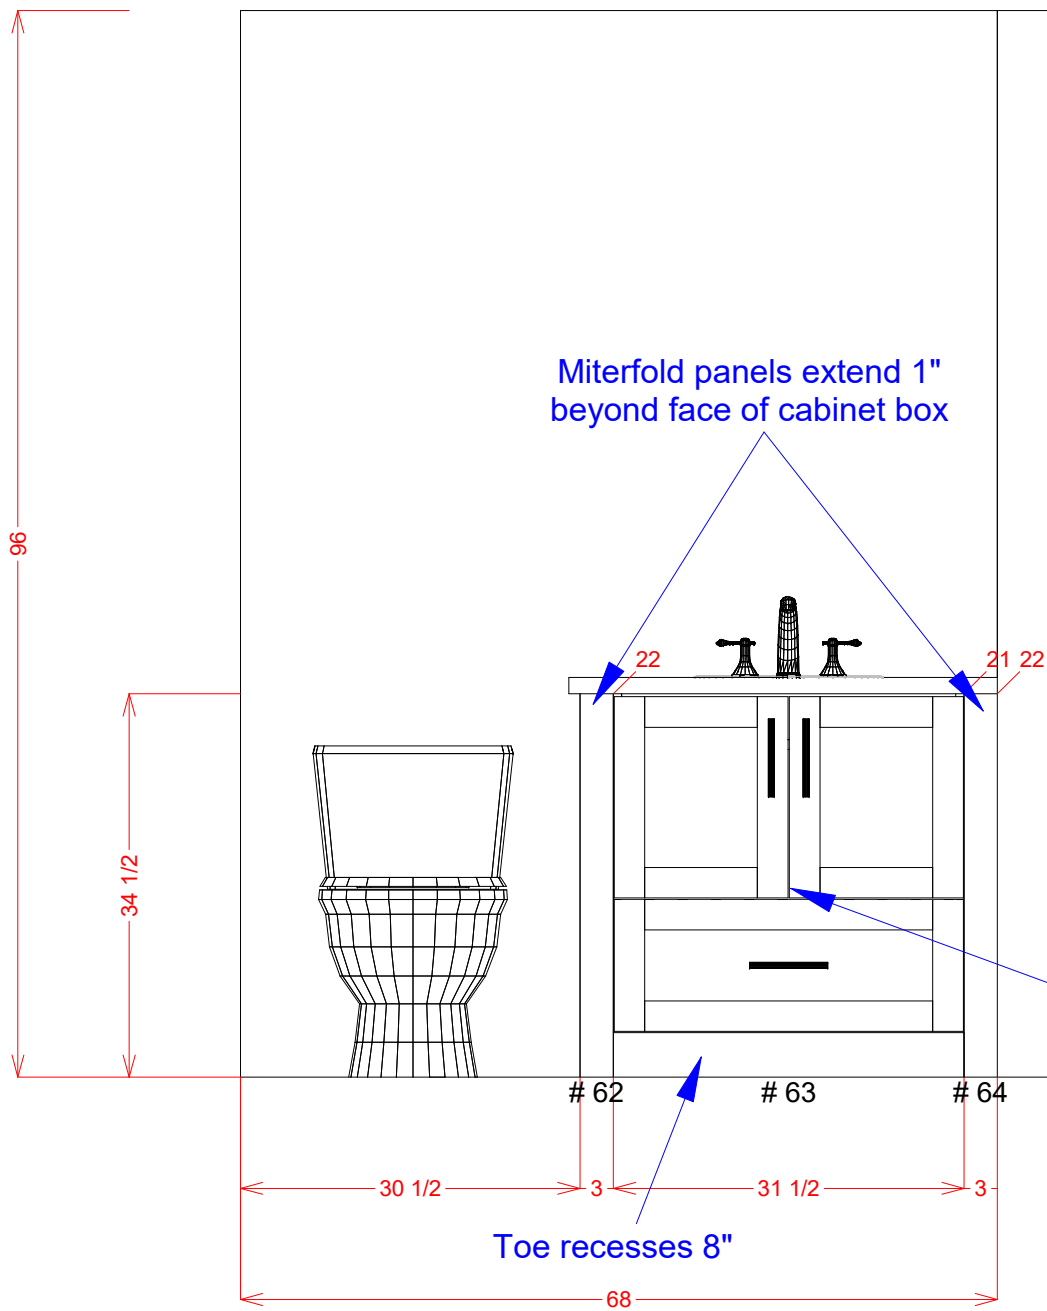

MILARC CABINETS, INC.
 610 Technology Circle
 Windsor CO 80550
 Phone: (970) 674-8841

Fricke - Jessica Model

Powder Bath Plan

Contact: Dora 970.837.1508

07/21/22

Cabinet Report				
No	Name	Width	Height	Depth
0	Toilet	18	30	26
0	BF-3	13	7 1/4	9
0	Oval Sink	17	1/8	11 7/8
62	Miter Base F-L F6-R	3	34 1/2	22
63	Sink Base 2DR 1DWR	31 1/2	34 1/2	21
64	Miter Base F-L	3	34 1/2	22

Miterfold panels extend 1" beyond face of cabinet box

Plumbing must clear 17" off finished floor

MILARC CABINETS, INC. 610 Technology Circle Windsor CO 80550 Phone: (970) 674-8841	Fricke - Jessica Model	Contact: Dora 970.837.1508
	Room#4 Powder Bath	07/21/22