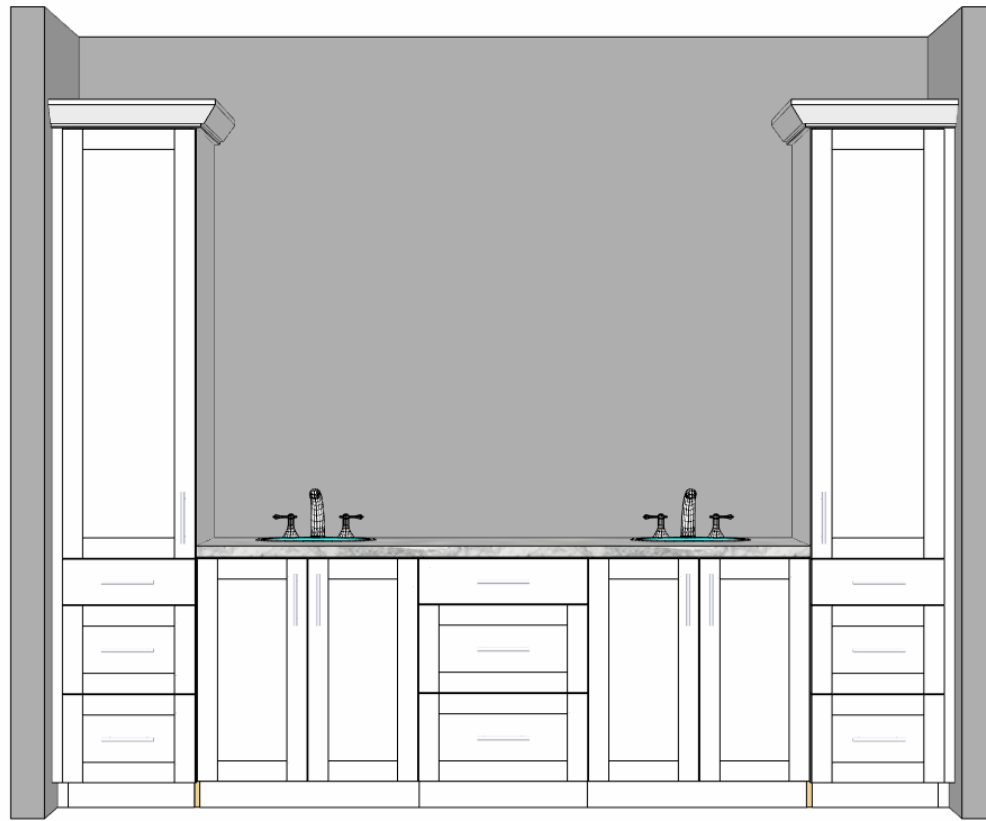

Selections

Master Bath

Exterior: Dura Satin White
Exterior Finish: *Satin White
Interior: ***White Melamine
Door Style: Harvard
Drawer Front Style: Harvard 5-pc
Drawer Construction: *5/8 Dovetail
Drawer Slides: *Blum Soft-Close
Hardware: TBD
Crown Molding: *Angled Not To Ceiling