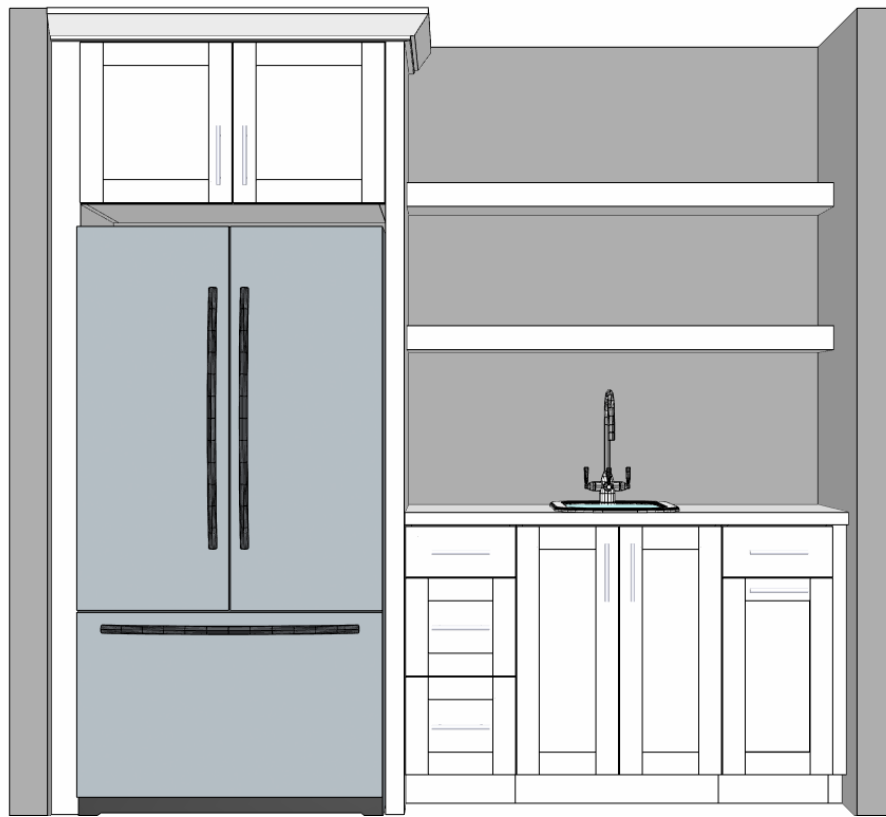

Selections

Wet Bar

Exterior: Dura Satin White
Exterior Finish: *Satin White
Interior: ***White Melamine
Door Style: Harvard
Drawer Front Style: Harvard 5-pc
Drawer Construction: *5/8 Dovetail
Drawer Slides: *Blum Soft-Close
Hardware: TBD
Crown Molding: *Angled To Ceiling