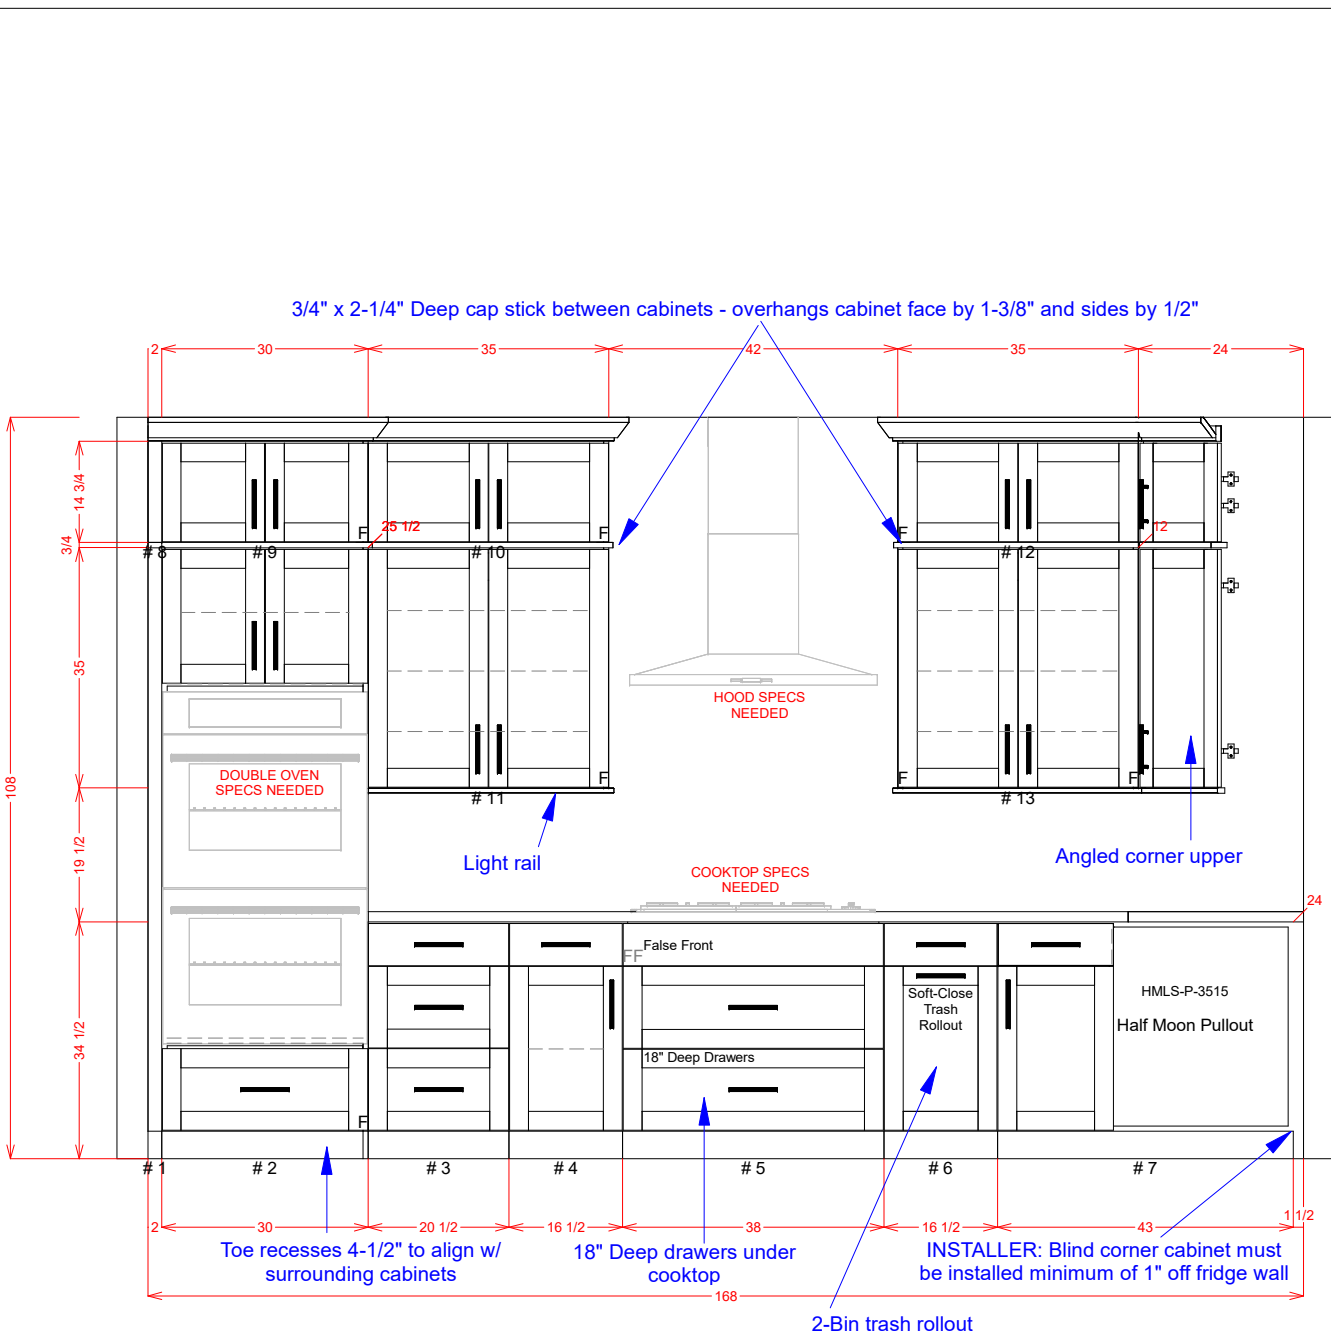

MILARC CABINETS, INC. 610 Technology Circle Windsor CO 80550 Phone: (970) 674-8841	Fricke - Jessica Model	Contact: Dora 970.837.1508
	Kitchen Plan	07/21/22

Cabinet Report				
No	Name	Width	Height	Depth
0	Hood	36	39	19 11/16
0	36" Cooktop	35 1/2	1 1/4	21 1/2
1	Tall Filler	2	89	25 1/2
2	Oven Double	30	89	25 1/2
3	3 Drawer Base	20 1/2	34 1/2	24
4	Std Base ADJ	16 1/2	34 1/2	24
5	Cooktop Base 3 Drawer	38	34 1/2	24
6	Trash Rollout	16 1/2	34 1/2	24
7	BC R HMLS-P-3515	43	34 1/2	24
8	Top Sec Filler	2	14 3/4	25 1/2
9	Top Sec Upper F-R	30	14 3/4	25 1/2
10	Top Sec Upper F-R	35	14 3/4	12
11	Standard Upper	35	35	12
12	Top Sec Upper F-L	35	14 3/4	12
13	Standard Upper	35	35	12