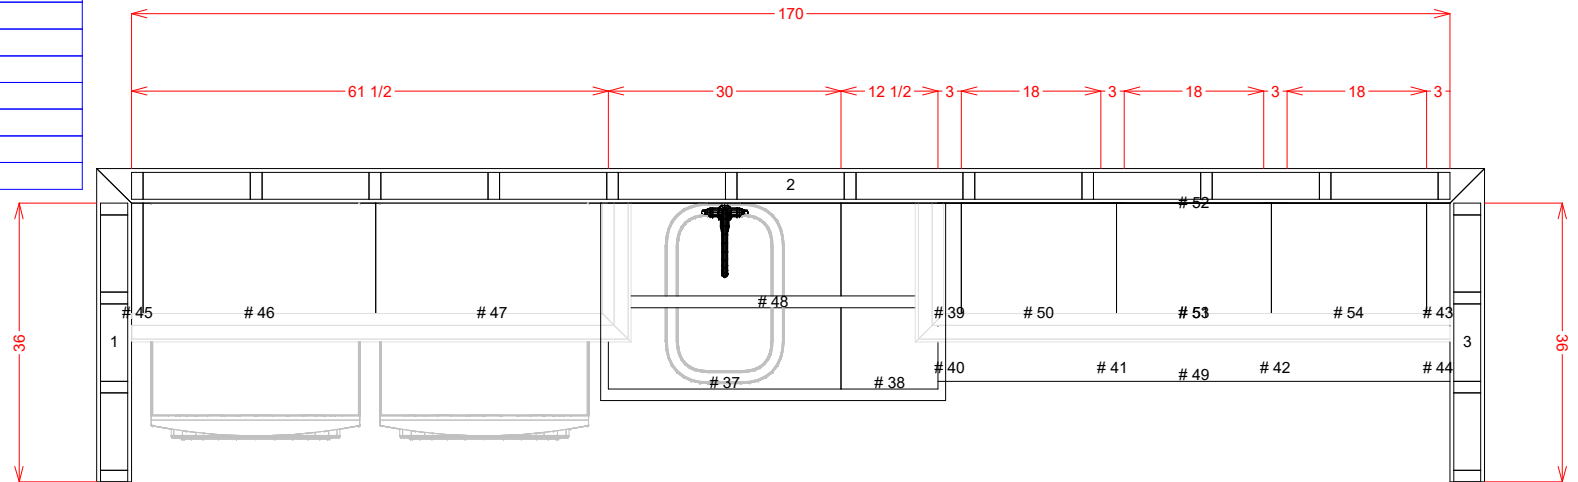

Selections

Mudroom

Exterior: Dura Satin White
Exterior Finish: *Satin White
Interior: ***White Melamine
Door Style: Harvard
Drawer Front Style: Harvard 5-pc
Drawer Construction: *5/8 Dovetail
Drawer Slides: *Blum Soft-Close
Hardware: TBD
Crown Molding: *Angled Not To Ceiling