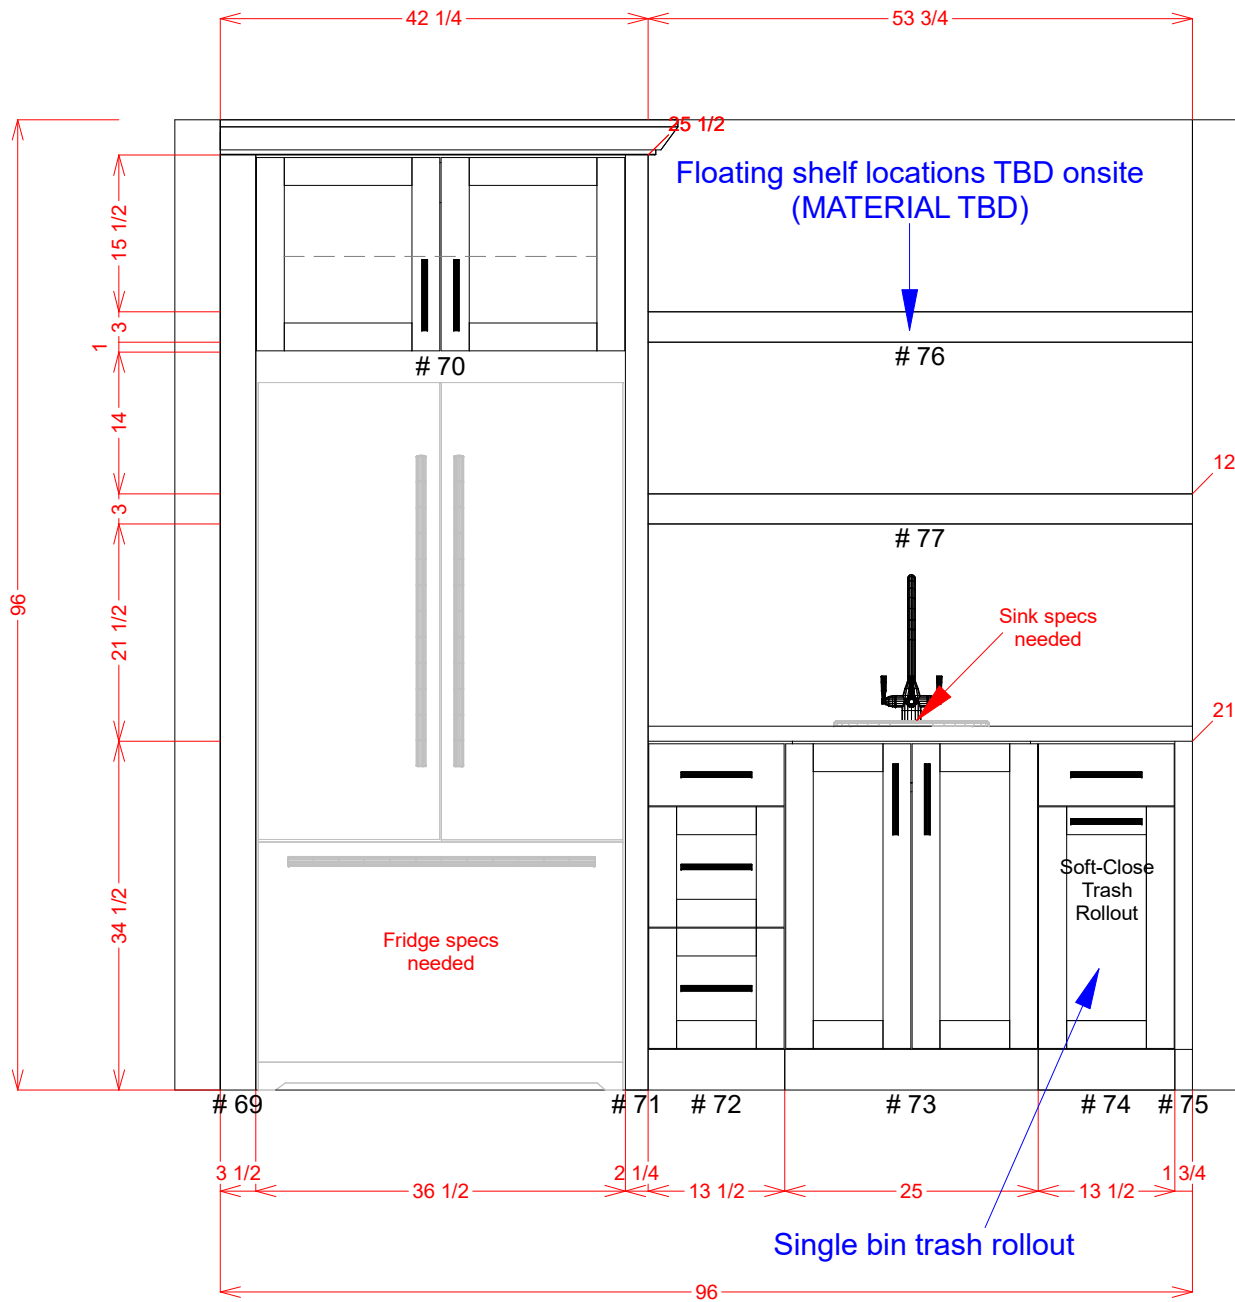

Cabinet Report				
No	Name	Width	Height	Depth
0	1BS-2	15 5/16	1/2	23 5/16
0	RF-4	6	15	9 1/2
69	Miter Tall F-R	3 1/2	92 1/2	25 1/2
70	Fridge Upper	36 1/2	19 1/2	25 1/2
71	Miter Tall F-R	2 1/4	92 1/2	25 1/2
72	3 Drawer Base	13 1/2	34 1/2	21
73	Sink Base	25	34 1/2	21
74	Trash Rollout	13 1/2	34 1/2	21
75	Base Filler	1 3/4	34 1/2	21
76	Miter Shelf	53 3/4	3	12
77	Miter Shelf	53 3/4	3	12

MILARC CABINETS, INC.
610 Technology Circle
Windsor CO 80550
Phone: (970) 674-8841

Fricke - Jessica Model

Room#6 Wet Bar

Contact: Dora 970.837.1508

07/21/22