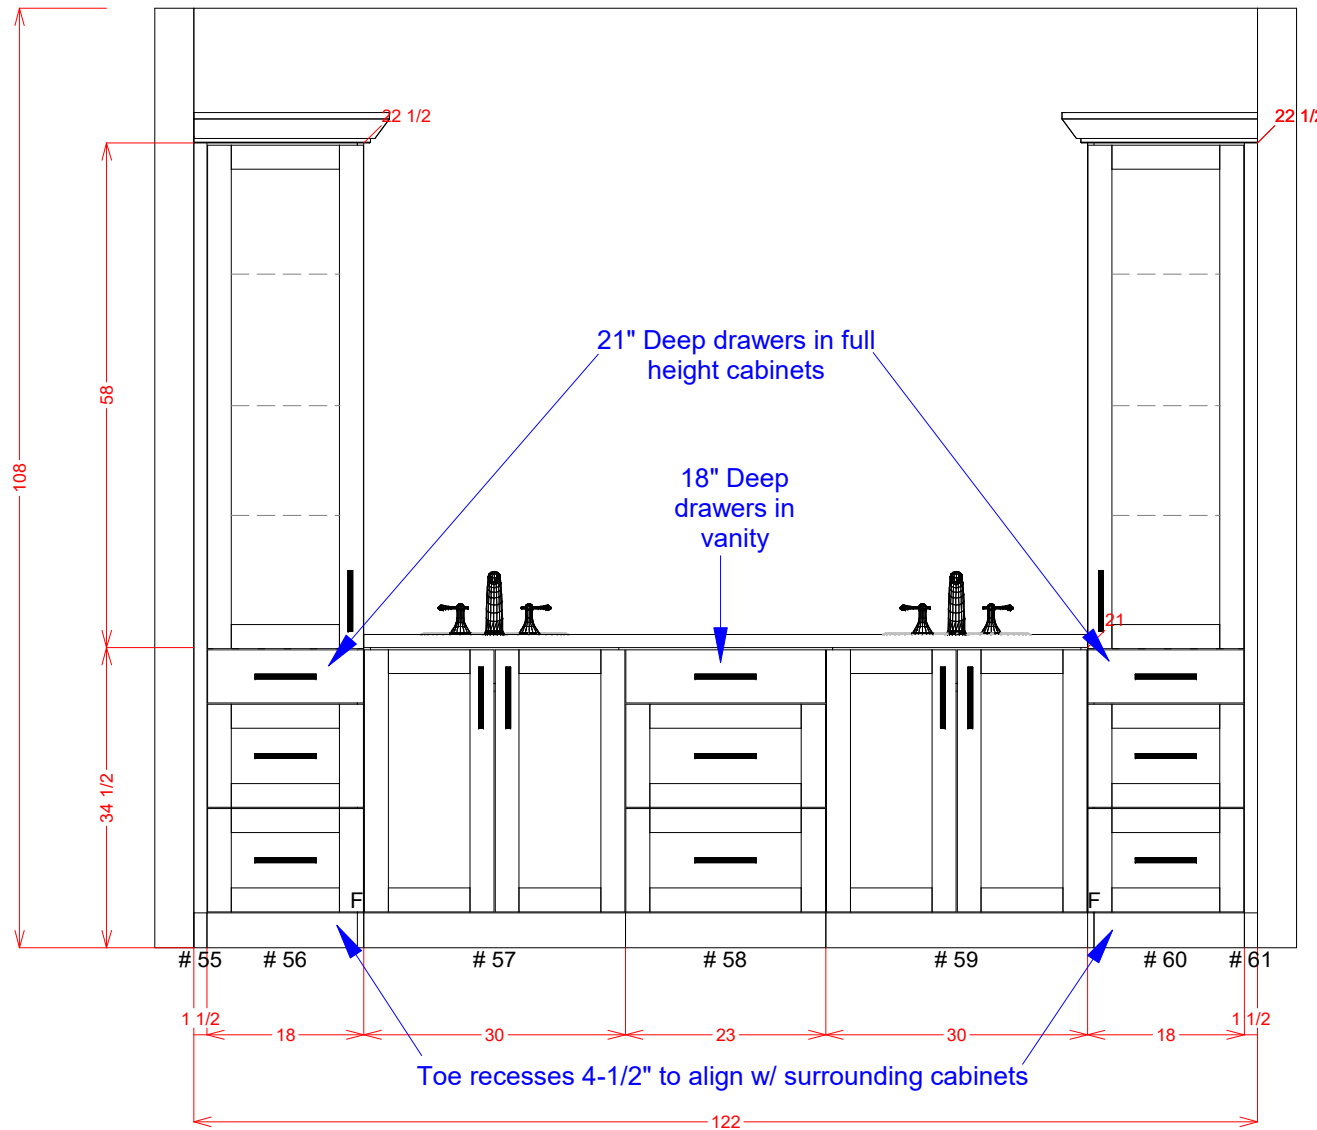

MILARC CABINETS, INC.
 610 Technology Circle
 Windsor CO 80550
 Phone: (970) 674-8841

Fricke - Jessica Model

Master Bath Plan

Contact: Dora 970.837.1508

07/21/22

Cabinet Report				
No	Name	Width	Height	Depth
0	BF-3	13	7 1/4	9
0	Oval Sink	17	1/8	11 7/8
0	BF-3	13	7 1/4	9
0	Oval Sink	17	1/8	11 7/8
55	Tall Filler	1 1/2	92 1/2	22 1/2
56	Pantry Lower 3 DWR	18	92 1/2	22 1/2
57	Sink Base	30	34 1/2	21
58	3 Drawer Base	23	34 1/2	21
59	Sink Base	30	34 1/2	21
60	Pantry Lower 3 DWR	18	92 1/2	22 1/2
61	Tall Filler	1 1/2	92 1/2	22 1/2