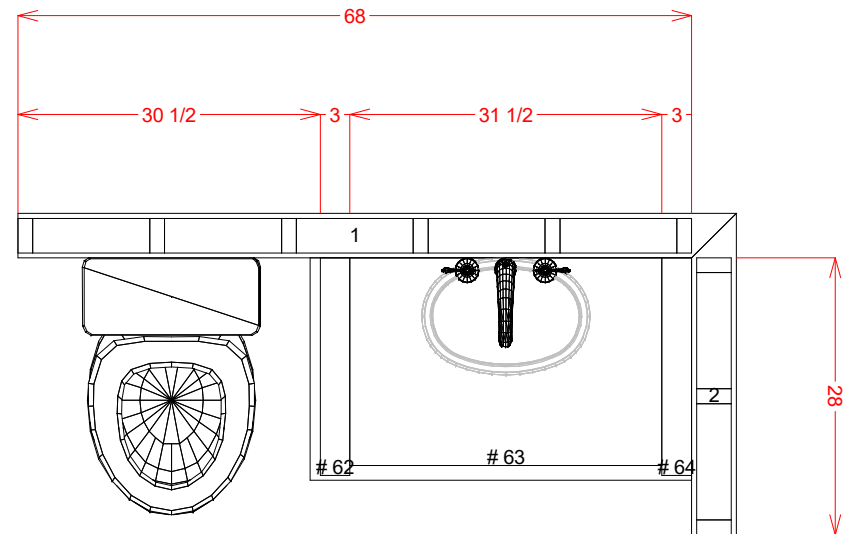

Selections

Powder Bath

Exterior: Dura Stone Grey
Exterior Finish: *Stone Grey
Interior: ***White Melamine
Door Style: Harvard
Drawer Front Style: Harvard 5-pc
Drawer Construction: *5/8 Dovetail
Drawer Slides: *Blum Soft-Close
Hardware: TBD
Crown Molding: N/A

MILARC CABINETS, INC.
610 Technology Circle
Windsor CO 80550
Phone: (970) 674-8841

Fricke - Jessica Model

Powder Bath Plan

Contact: Dora 970.837.1508

07/21/22