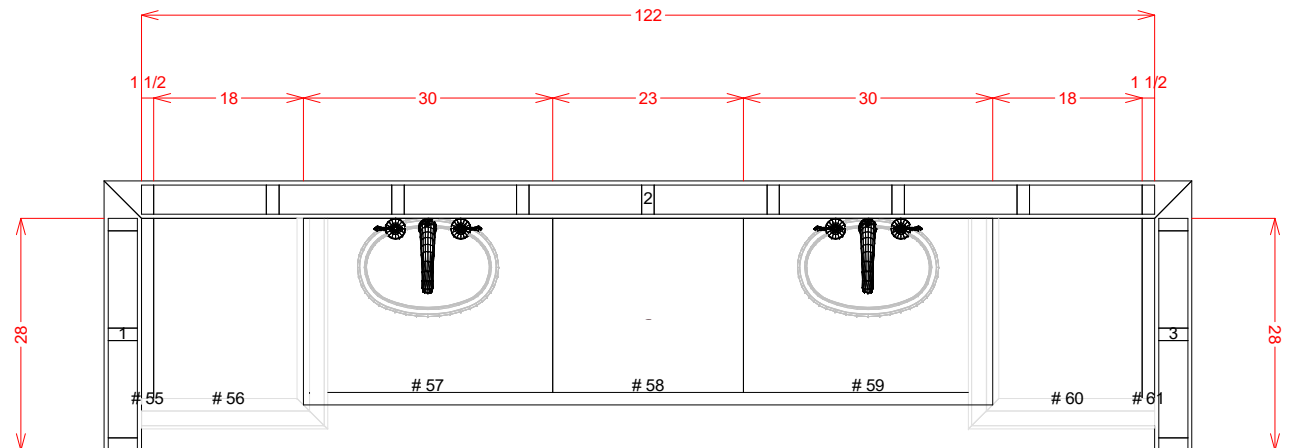

MILARC CABINETS, INC.
 610 Technology Circle
 Windsor CO 80550
 Phone: (970) 674-8841

Fricke - Jessica Model

Master Bath Plan

Contact: Dora 970.837.1508

07/21/22

Cabinet Report				
No	Name	Width	Height	Depth
0	BF-3	13	7 1/4	9
0	Oval Sink	17	1/8	11 7/8
0	BF-3	13	7 1/4	9
0	Oval Sink	17	1/8	11 7/8
55	Tall Filler	1 1/2	92 1/2	22 1/2
56	Pantry Lower 3 DWR	18	92 1/2	22 1/2
57	Sink Base	30	34 1/2	21
58	3 Drawer Base	23	34 1/2	21
59	Sink Base	30	34 1/2	21
60	Pantry Lower 3 DWR	18	92 1/2	22 1/2
61	Tall Filler	1 1/2	92 1/2	22 1/2