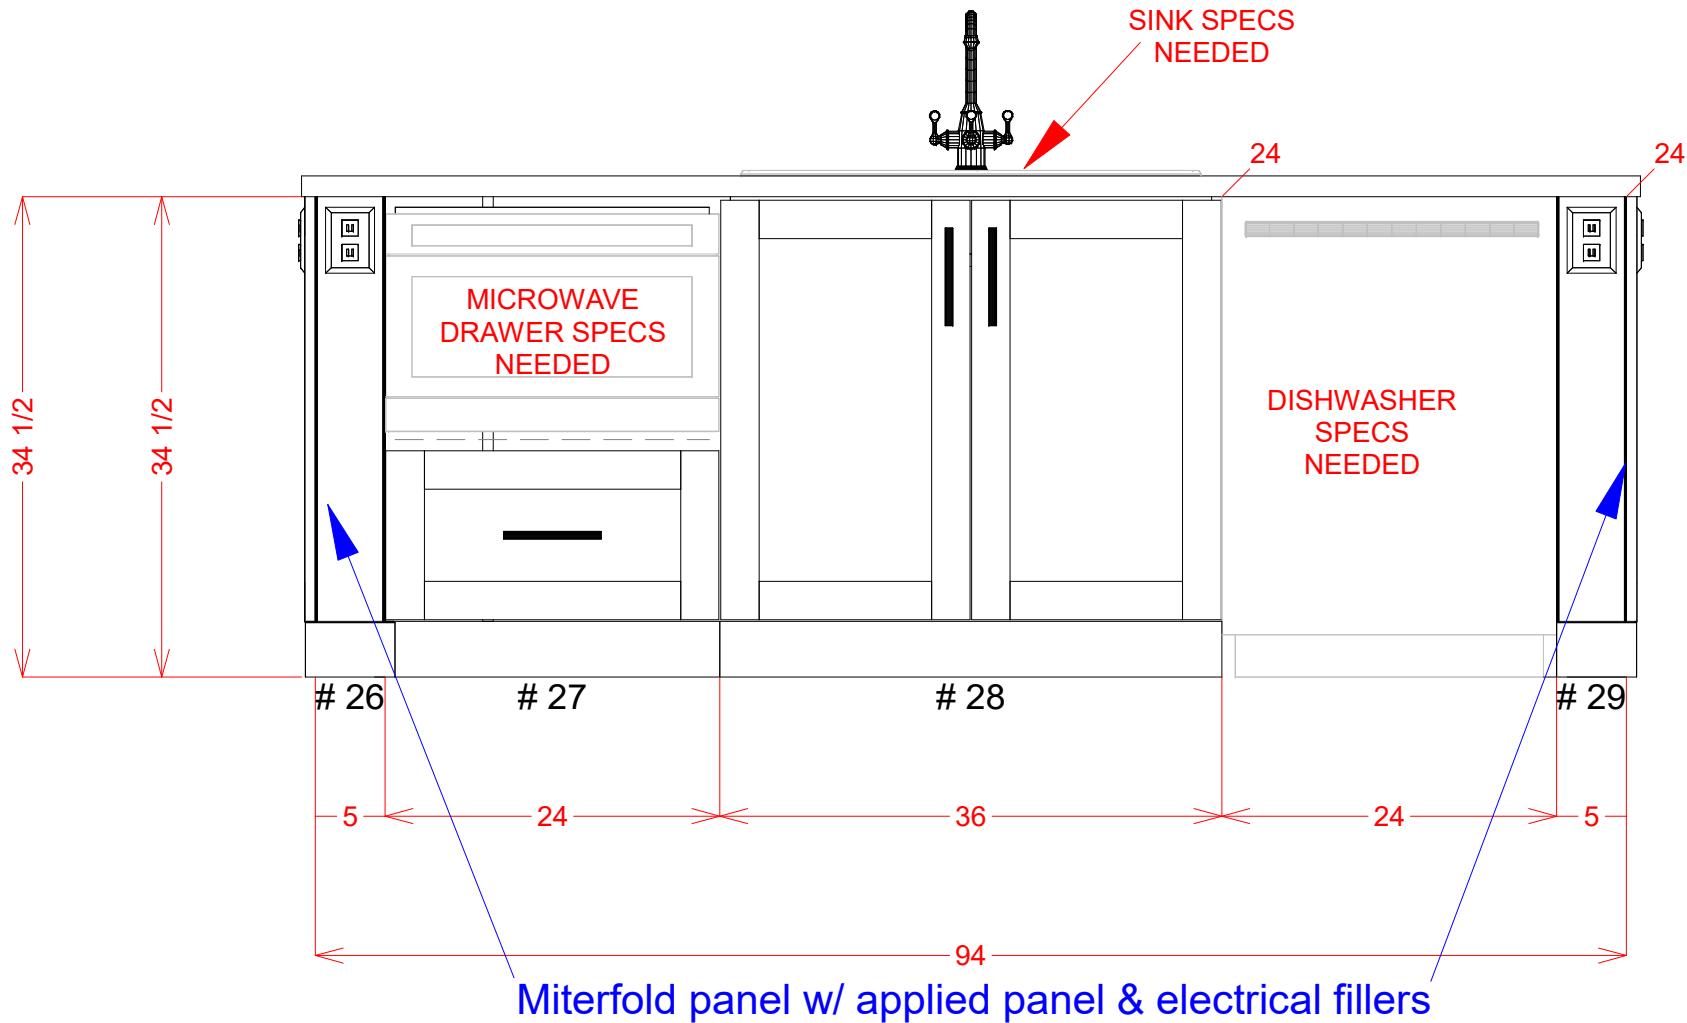

MILARC CABINETS, INC.
 610 Technology Circle
 Windsor CO 80550
 Phone: (970) 674-8841

Fricke - Jessica Model

Room# 1 Kitchen

Contact: Dora 970.837.1508

07/21/22

Cabinet Report				
No	Name	Width	Height	Depth
0	Dishwasher	24	34 1/2	24
0	Kitchen Sink	33	3/8	21 15/16
26	Elec Filler AP-L F6-R	5	34 1/2	24
27	Micro Drawer Base	24	34 1/2	24
28	Sink Base	36	34 1/2	24
29	Elec Filler AP-R F6-L	5	34 1/2	24