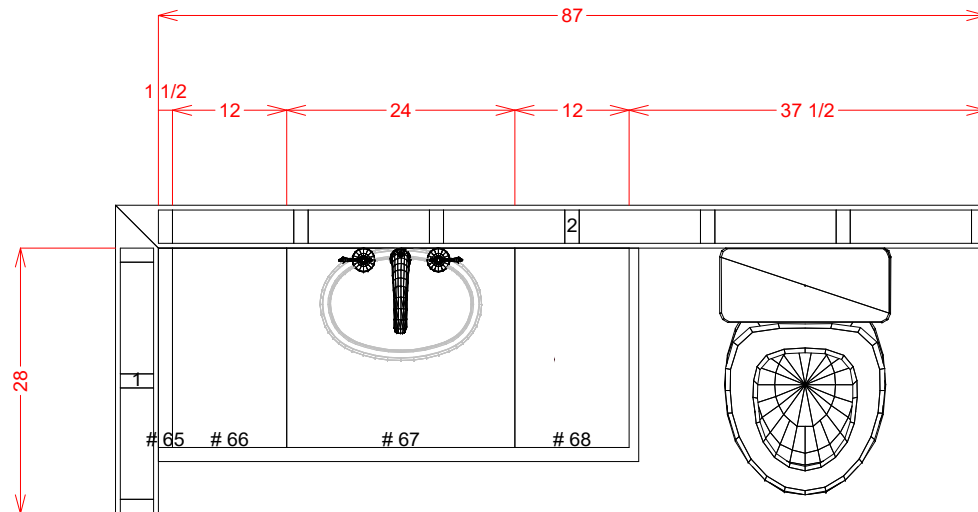

MILARC CABINETS, INC. 610 Technology Circle Windsor CO 80550 Phone: (970) 674-8841	Fricke - Jessica Model	Contact: Dora 970.837.1508
	Guest Bath Plan	07/21/22