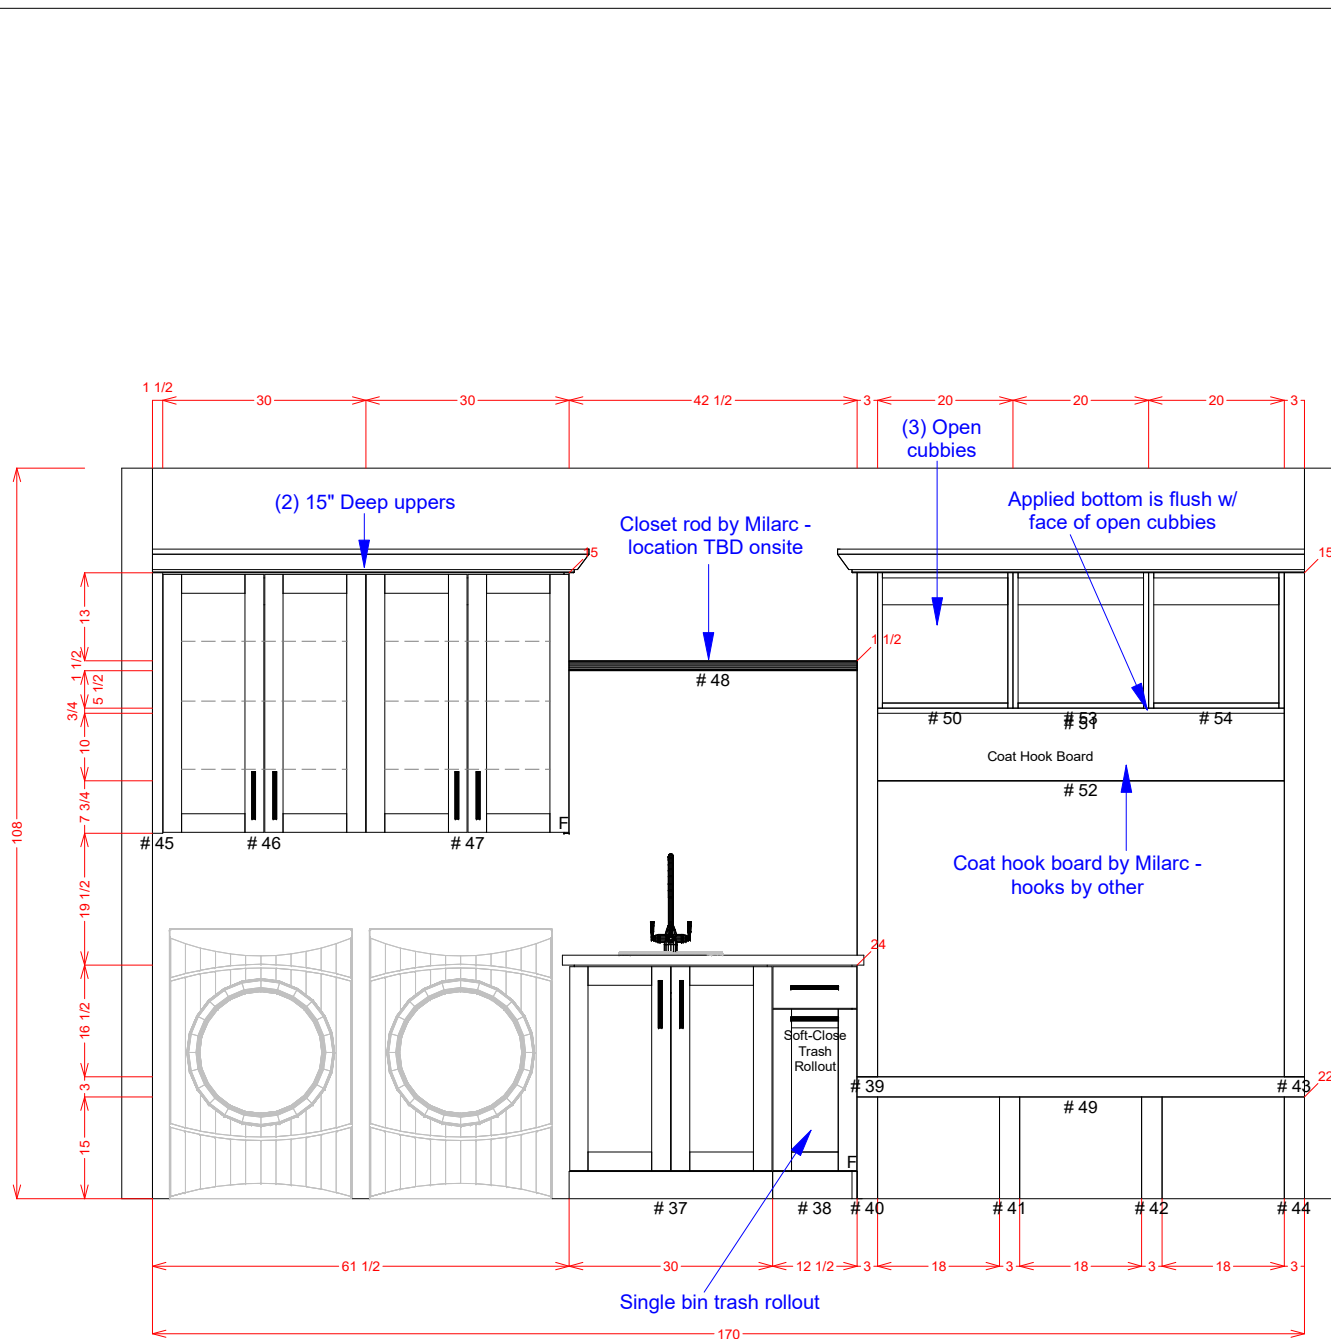

Cabinet Report				
No	Name	Width	Height	Depth
0	Washer	27	39 7/8	30 1/2
0	Washer	27	39 7/8	30 1/2
0	1BS-2	15 5/16	1/2	23 5/16
0	RF-4	6	15	9 1/2
37	Sink Base	30	34 1/2	24
38	Trash Rollout	12 1/2	34 1/2	24
39	Miter Tall F-LR	3	74 1/2	15
40	Miter Base F-R_F6-L	3	15	22
41	Miter Base F-LR	3	15	22
42	Miter Base F-LR	3	15	22
43	Miter Tall F-L	3	74 1/2	15
44	Miter Base F-L	3	15	22
45	Upper Filler	1 1/2	38 1/2	15
46	Standard Upper	30	38 1/2	15
47	Standard Upper	30	38 1/2	15
48	Closet Rod	42 1/2	1 1/2	1 1/2
49	Miter Shelf	66	3	23
50	Open ADJ Upper	20	20	15
51	Applied Bottom	60	3/4	15
52	Coat Hook Board	60	10	3/4
53	Open ADJ Upper	20	20	15
54	Open ADJ Upper	20	20	15

MILARC CABINETS, INC.
610 Technology Circle
Windsor CO 80550
Phone: (970) 674-8841

Fricke - Jessica Model
Room#2 Mudroom

Contact: Dora 970.837.1508
07/21/22