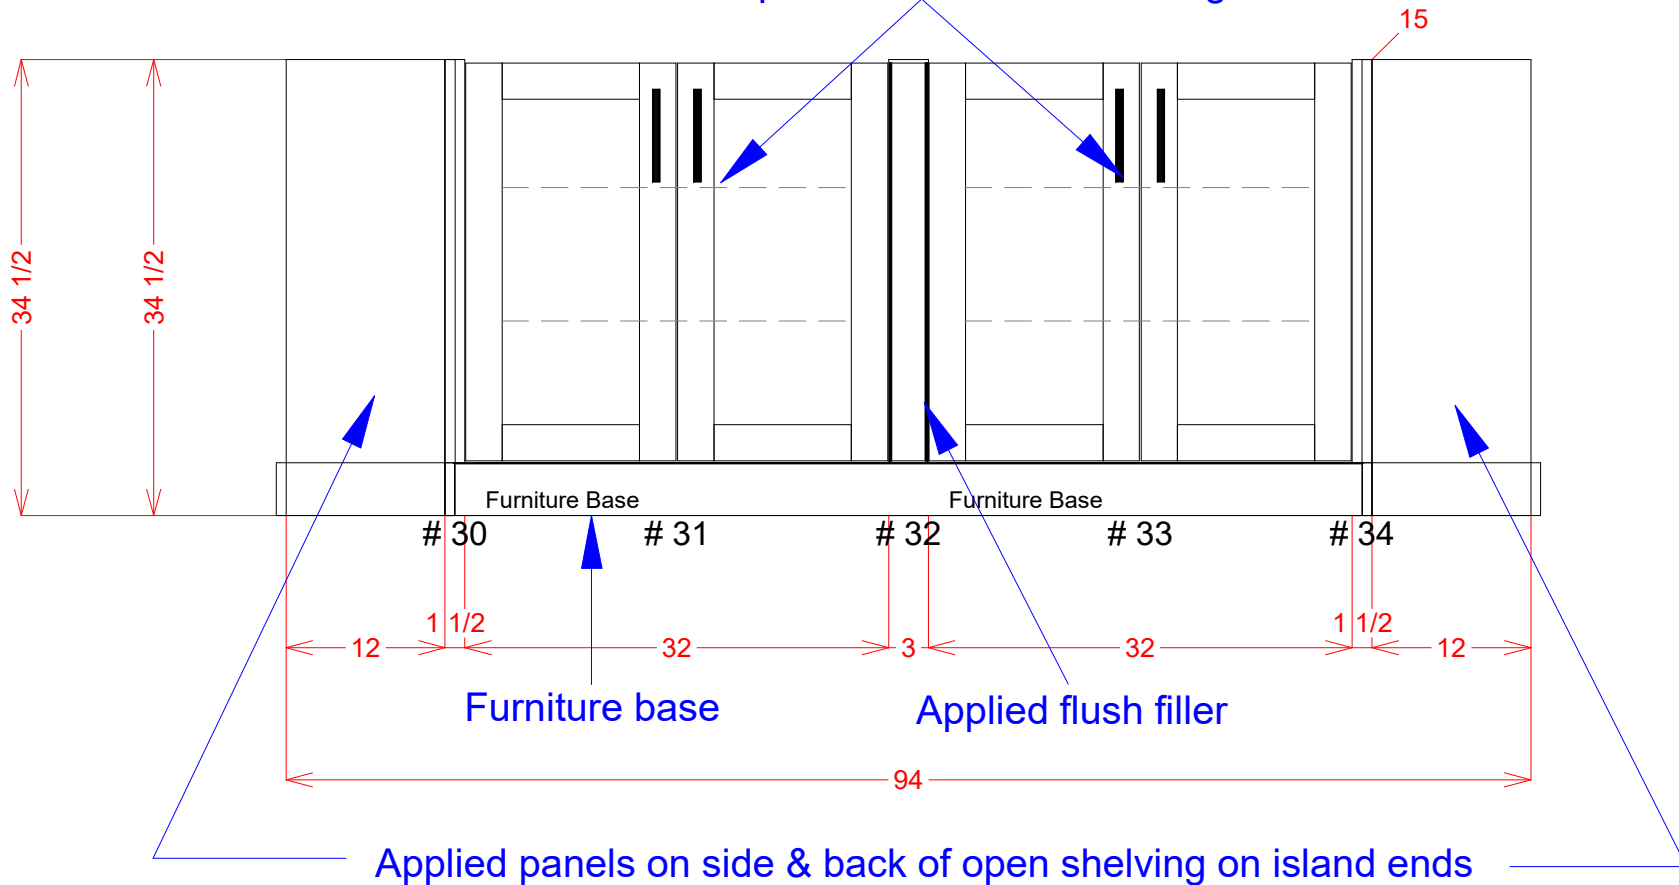

Cabinet Report				
No	Name	Width	Height	Depth
30	Flush Toe Filler	1 1/2	34 1/2	15
31	FB Door ADJ	32	34 1/2	15
32	FT Applied Filler	3	34 1/2	15
33	FB Door ADJ	32	34 1/2	15
34	Flush Toe Filler	1 1/2	34 1/2	15

BACK OF ISLAND

Additional countertop support by other

15" Deep cabinets under overhang

MILARC CABINETS, INC.
610 Technology Circle
Windsor CO 80550
Phone: (970) 674-8841

Fricke - Jessica Model

Room# 1 Kitchen

Contact: Dora 970.837.1508

07/21/22