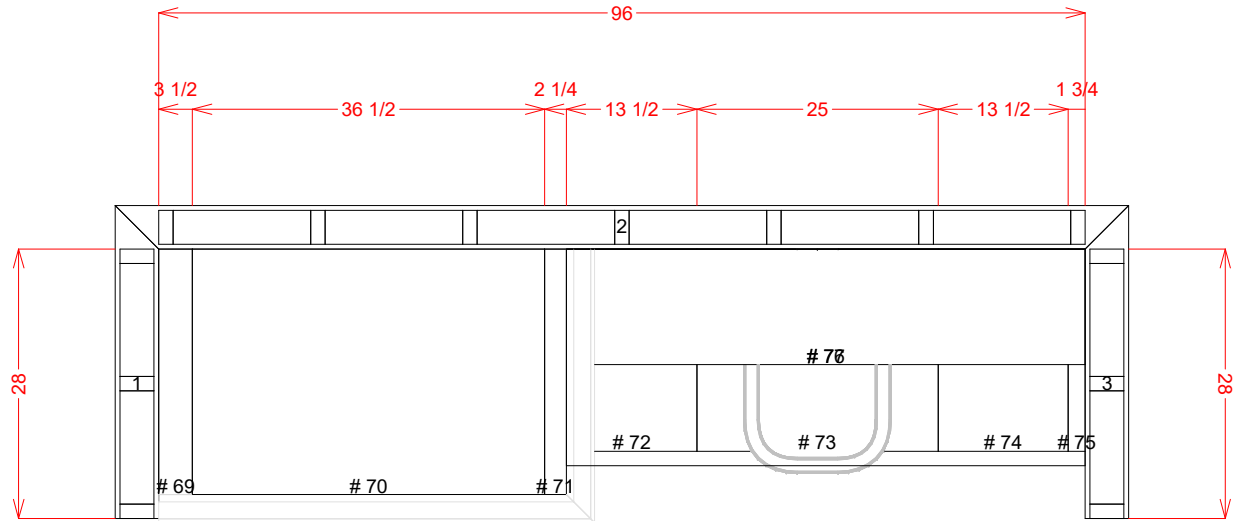

MILARC CABINETS, INC. 610 Technology Circle Windsor CO 80550 Phone: (970) 674-8841	Fricke - Jessica Model	Contact: Dora 970.837.1508
	Wet Bar Plan	07/21/22