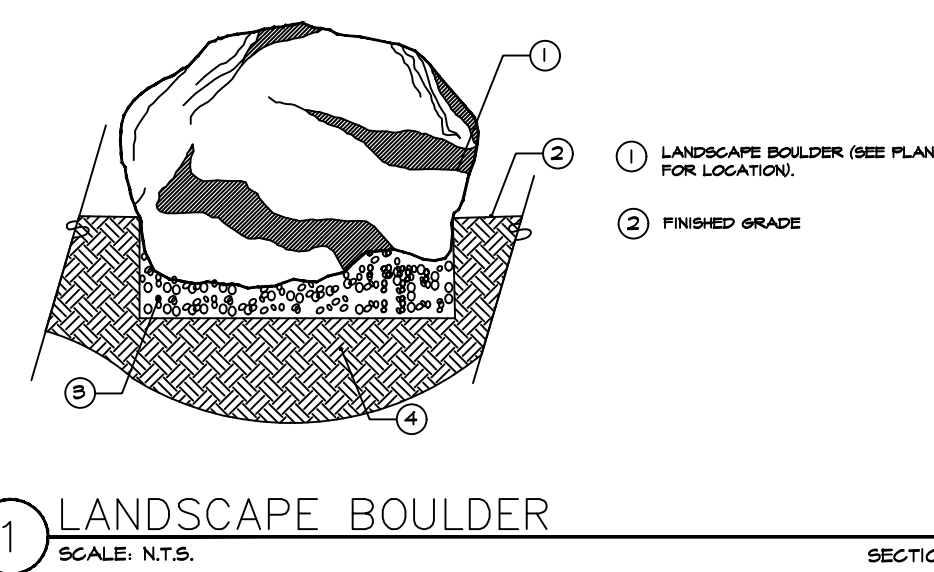

**IRRIGATION LEGEND**

- CONTROLLER - RAINBIRD ESP MODULAR
- FEBCO VACUUM BREAKER
- RAINBIRD 100-JTV SPRAY VALVE IN 12" CARSON VALVE BOX
- RAINBIRD XCZ-75 DRIP VALVE IN 12" CARSON VALVE BOX
- 1" MAINLINE
- 1" LATERAL LINE
- 1/2" DRIP LINE
- HUNTER MP 1000 ROTATOR IN RAINBIRD 1800 BODY
- HUNTER MP 2000 ROTATOR IN RAINBIRD 1800 BODY
- HUNTER MP 800 ROTATOR IN RAINBIRD 1800 BODY