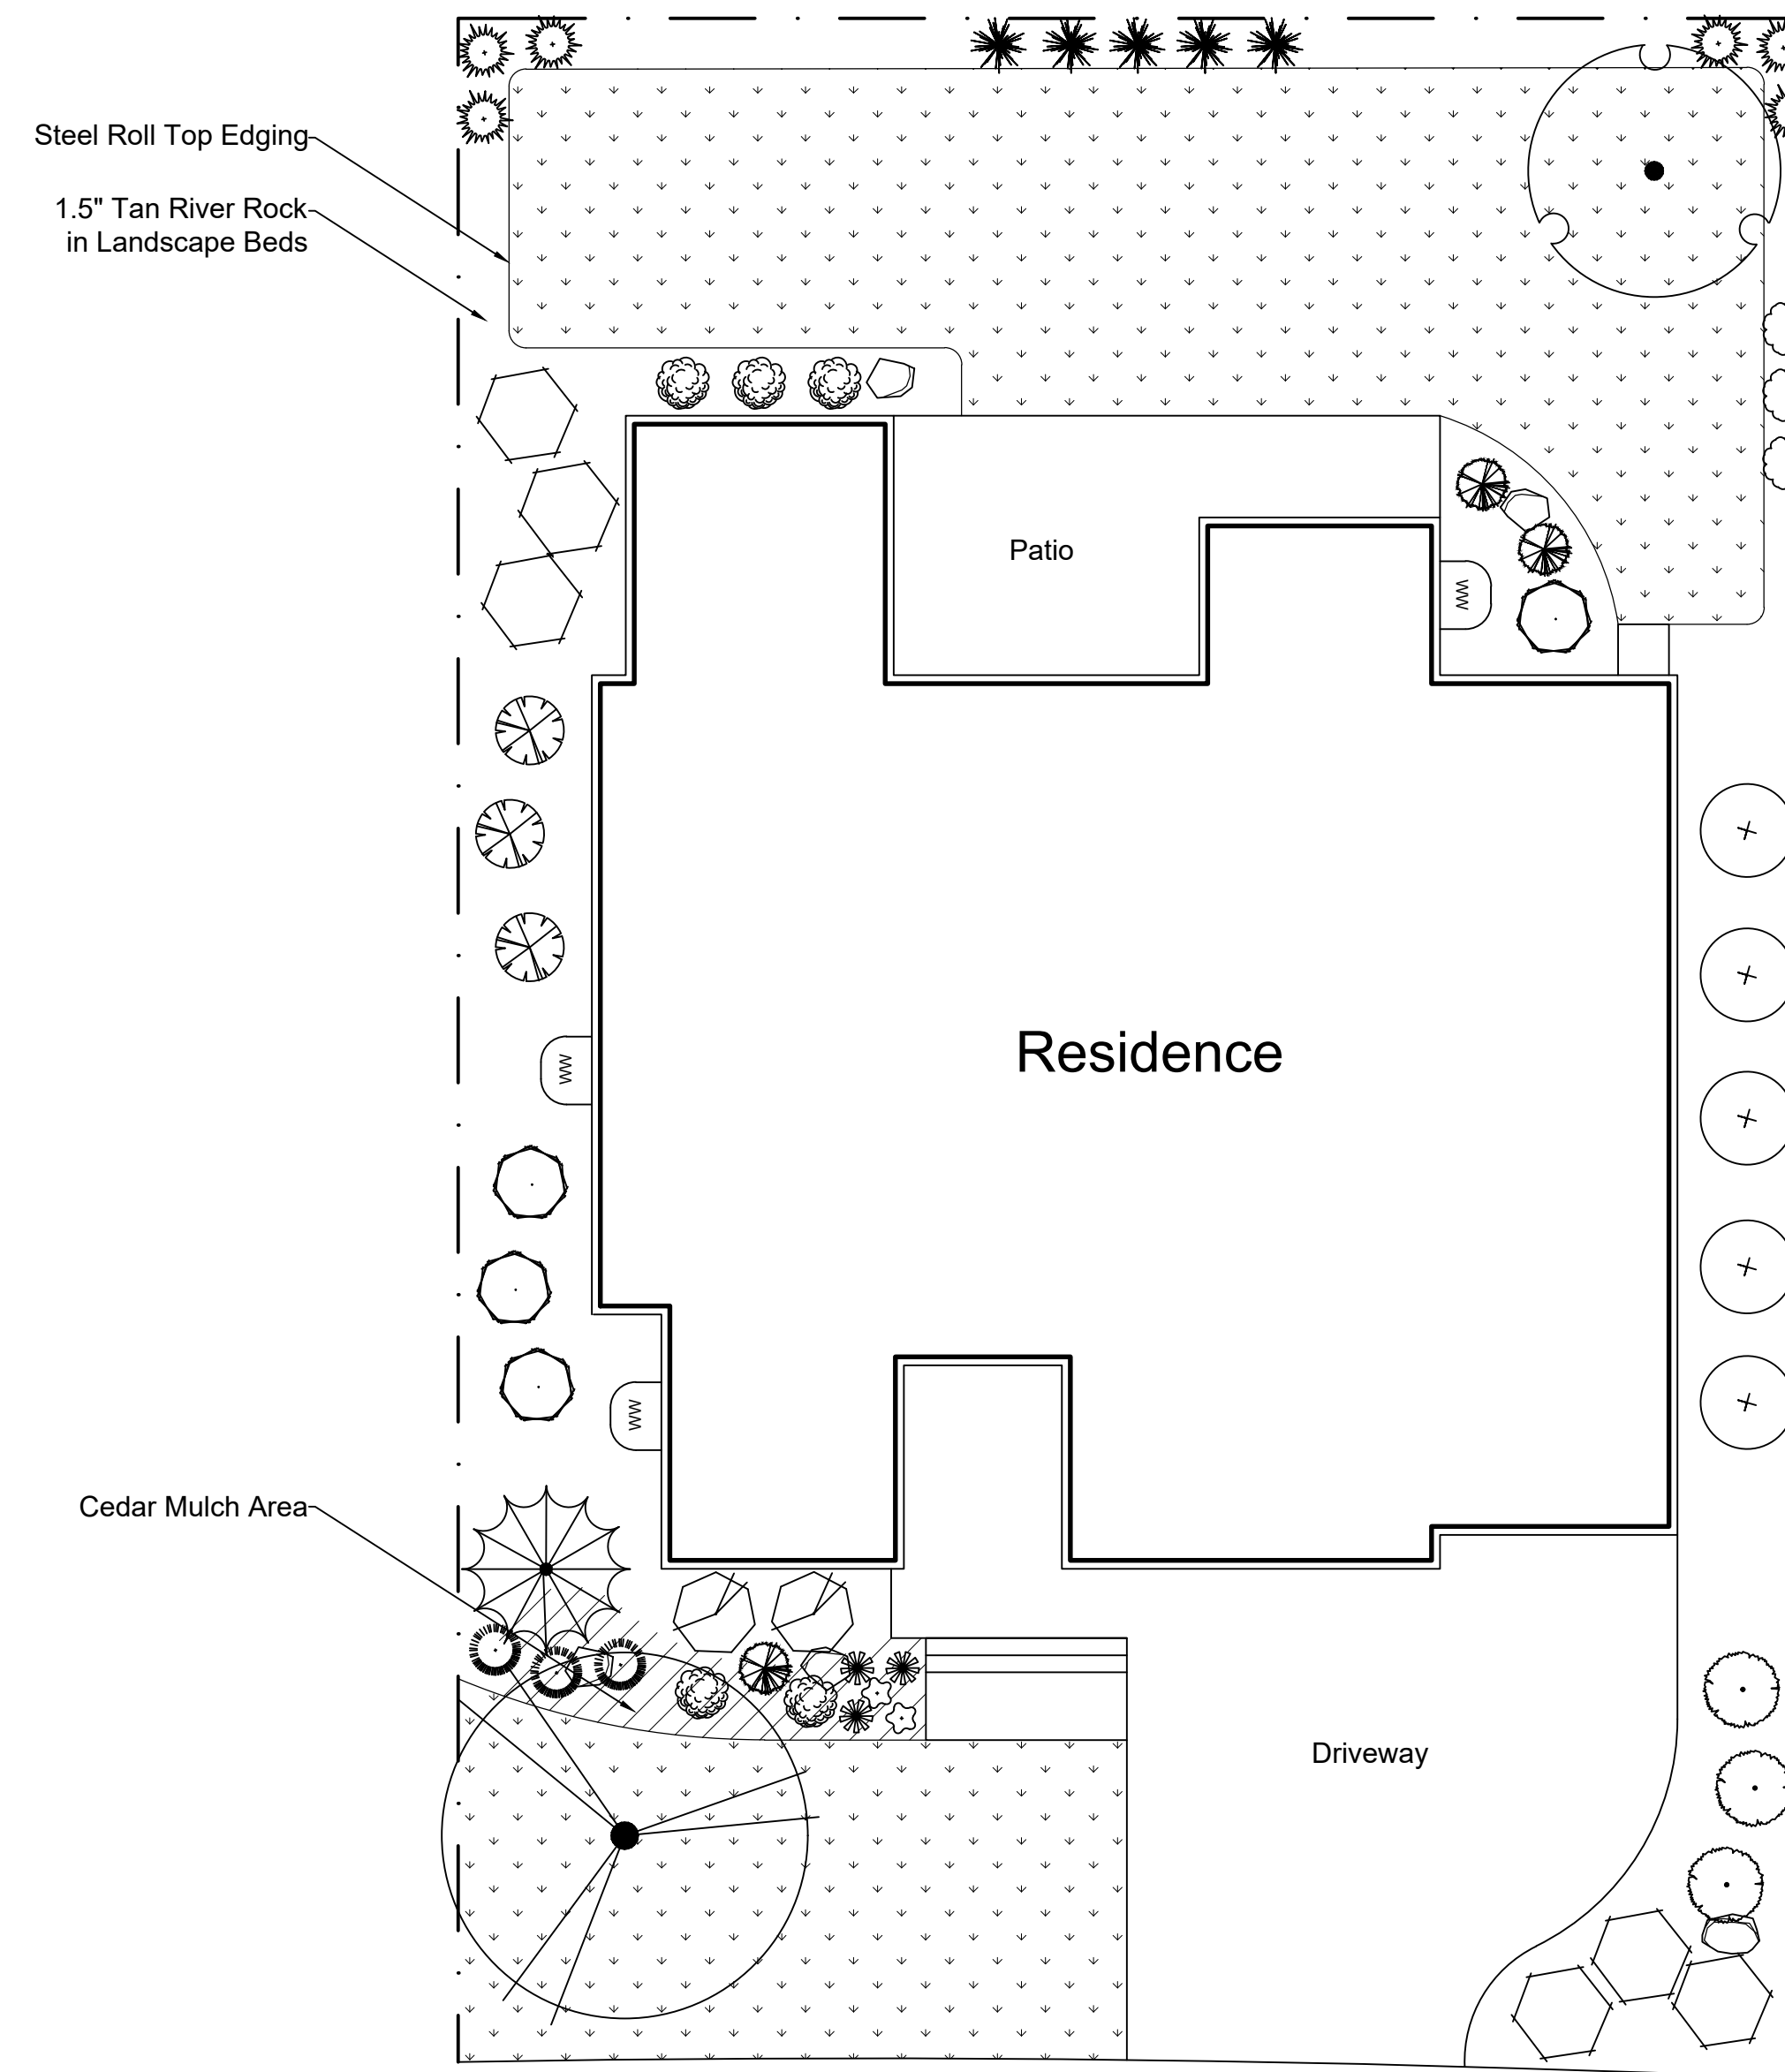

**IRRIGATION LEGEND**

- CONTROLLER - RAINBIRD ESP MODULAR
- FEBCO VACUUM BREAKER
- RAINBIRD 100-JTV SPRAY VALVE IN 12" CARSON VALVE BOX
- RAINBIRD XCZ-75 DRIP VALVE IN 12" CARSON VALVE BOX
- 1" MAINLINE
- 1" LATERAL LINE
- 1/2" DRIP LINE
- HUNTER MP 1000 ROTATOR IN RAINBIRD 1800 BODY
- HUNTER MP 2000 ROTATOR IN RAINBIRD 1800 BODY
- HUNTER MP 800 ROTATOR IN RAINBIRD 1800 BODY

**LEGEND**

- Redmond Linden 1.75'
- Autumn Brilliance Serviceberry 1.75'
- Arnold's Sentinel Austrian Pine 6'
- Calgary Carpet Juniper #5
- Rose Glow Barberry #5
- Compact Burning Bush #5
- Amber Jubilee Ninebark #5
- Ivory Halo Dogwood #5
- Annabelle Hydrangea #5
- Goldmound Spirea #5
- Frobel Spirea #5
- Skyrocket Juniper #5
- Slowmound Mugo Pine #5
- Karl Foerster Feather Reed Grass #1
- Blonde Ambition Blue Grama Grass #1
- Blue Queen Salvia #1
- Happy Returns Daylily #1
- Bluegrass Lawn
- Boulders