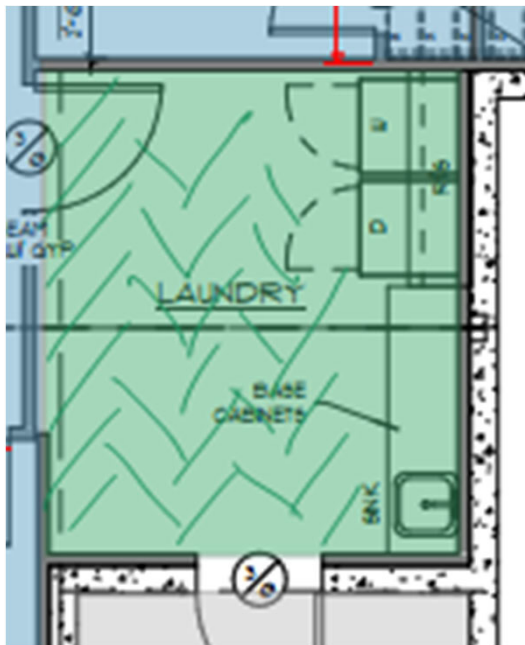

LAUNDRY

Flooring: ALTERATIONS
Light Thread 12x24

Grout: Cobblestone

<https://www.marazziusa.com/product/Alterations?color=Light-Thread&shape=Rectangle>