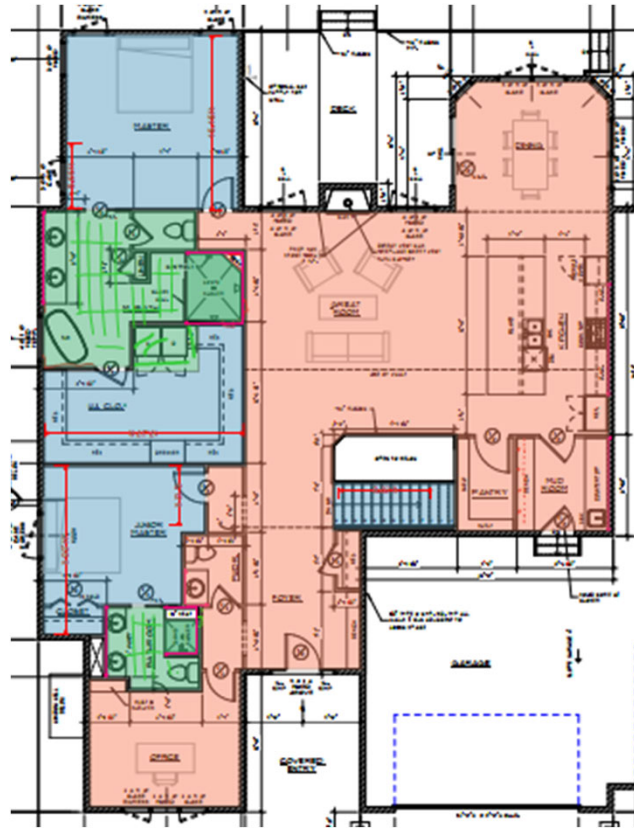

CARPET

Gulistan Seven Gables Driftwood
ALL AREAS IN BLUE