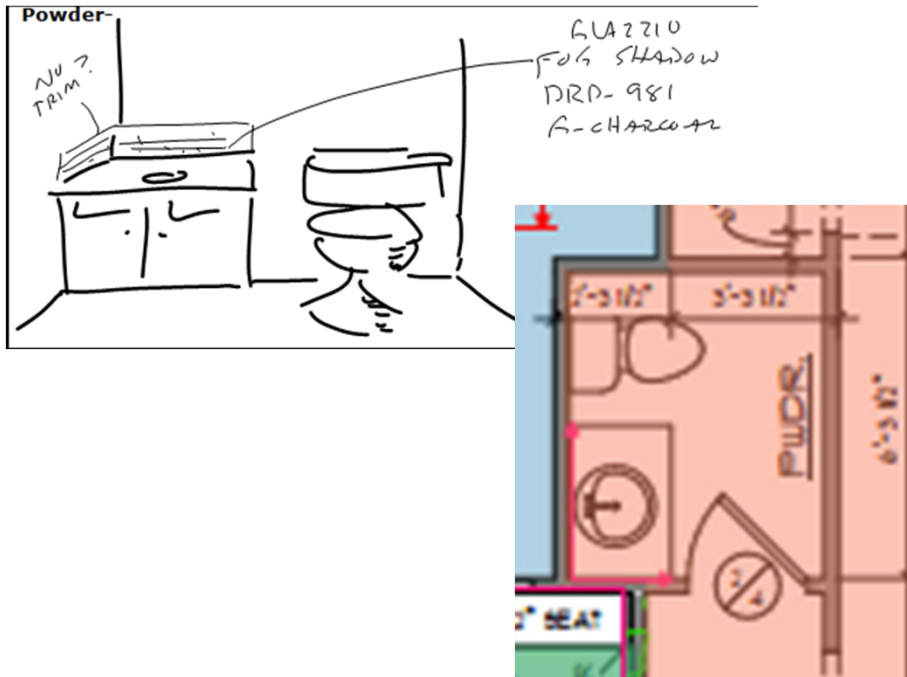

POWDER

Splash: Glazzio - Fog Shadow
Grout: Charcoal

<https://www.glazziotiles.com/default.aspx?page=item%20detail&itemcode=DRP981>