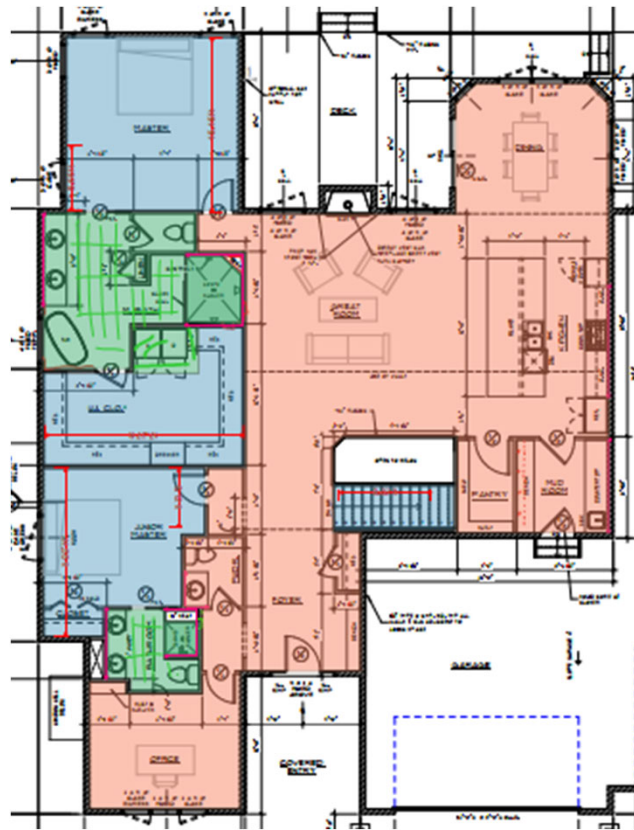

HARDWOOD

ALL AREAS IN RED

ELIJAH