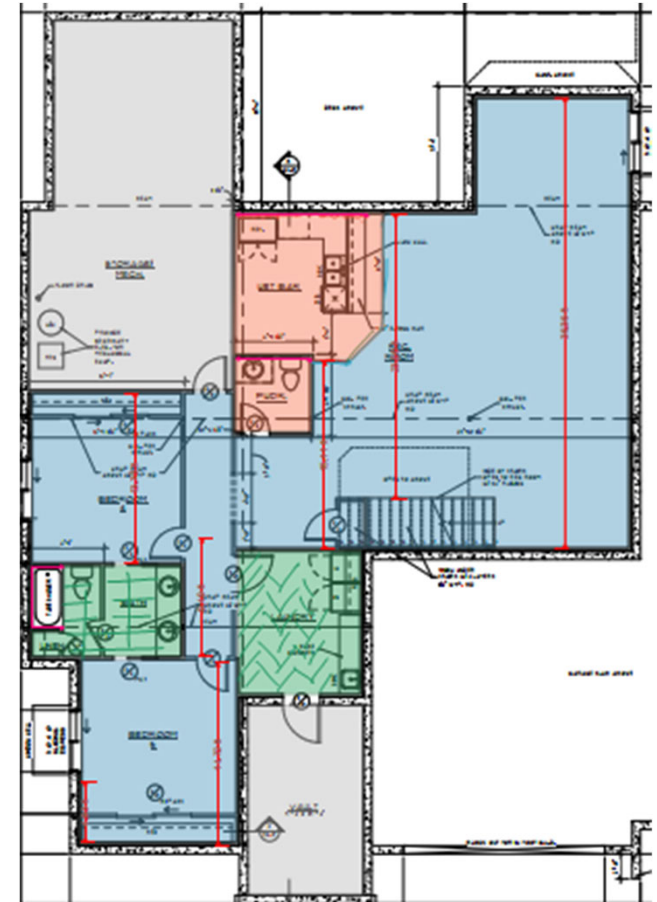

HARDWOOD

ALL AREAS IN RED

ELIJAH