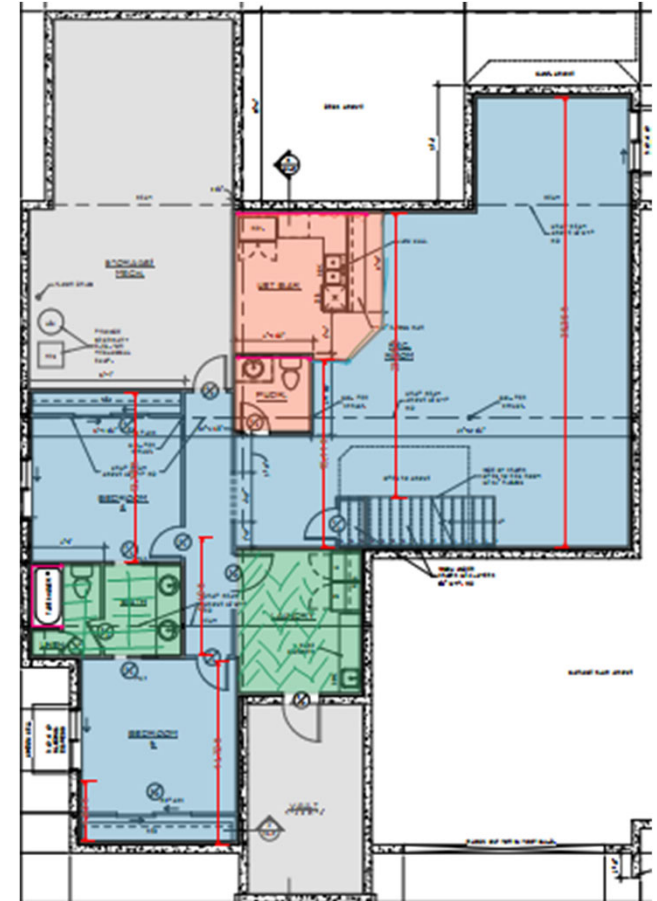

CARPET

Gulistan Seven Gables Driftwood
ALL AREAS IN BLUE