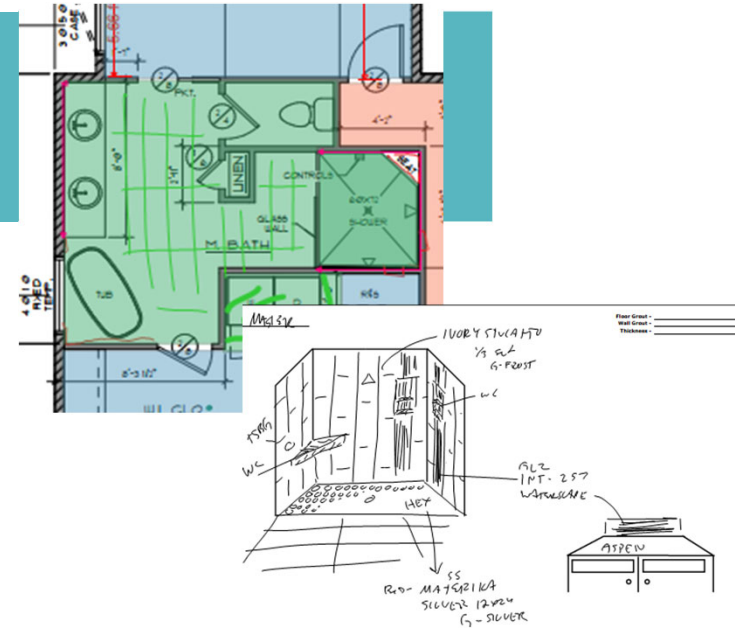

Bedrosians Materika Silver

Hexagon

12x24

<https://www.bedrosians.com/en/product/detail/materika-mosaic/?itemNo=NORMATSIL3HEXMO>

Rhyme Ivory Stuccato

12x24

GUEST BATH

Shower Pan and Backsplash: