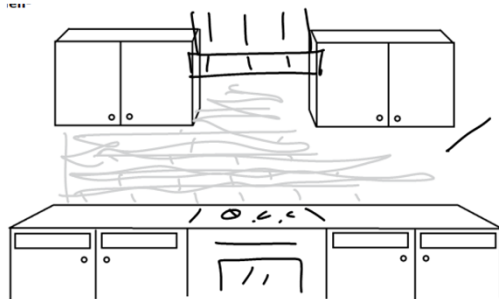

KITCHEN

SPLASH: PetraSlate HTM 24 ON Split Faced

P.S. HTM 24 ON SPLIT

Grout Thickness - N/A

Tops - ASPEN
 Perimeter - P.D. SHOW ROOM
 Island - ISLAND
 Edge Detail - EASED

https://petraslate.com/products_catalog/flooring-walls/backsplash-tile-mosaics/silver-2-x-4/