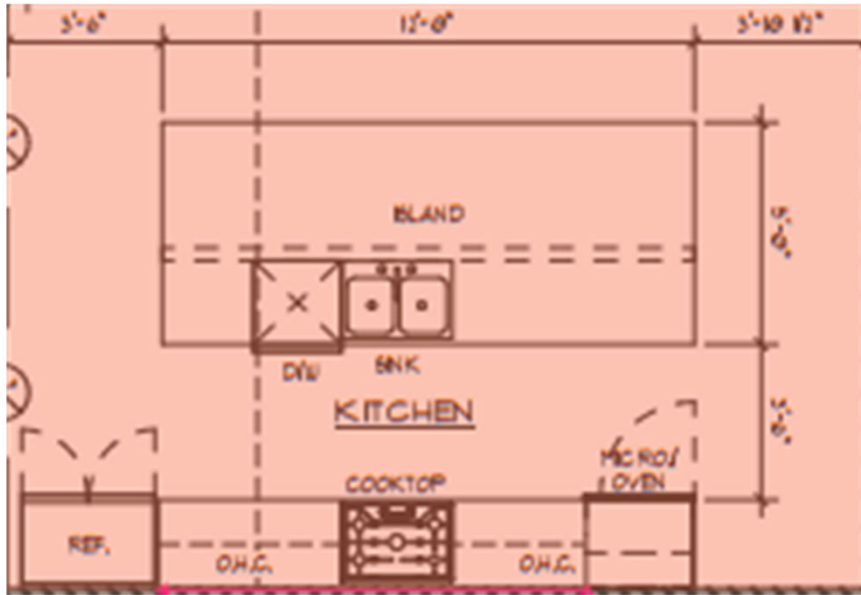

KITCHEN

SPLASH: PetraSlate HTM 24 ON Split Faced

P.S. HTM 24 ON SPLIT

Grout Thickness - N/A

Tops - ASPEN
 Perimeter - P.D. SHOW ROOM
 Island - ISLAND
 Edge Detail - EASED

https://petraslate.com/products_catalog/flooring-walls/backsplash-tile-mosaics/silver-2-x-4/