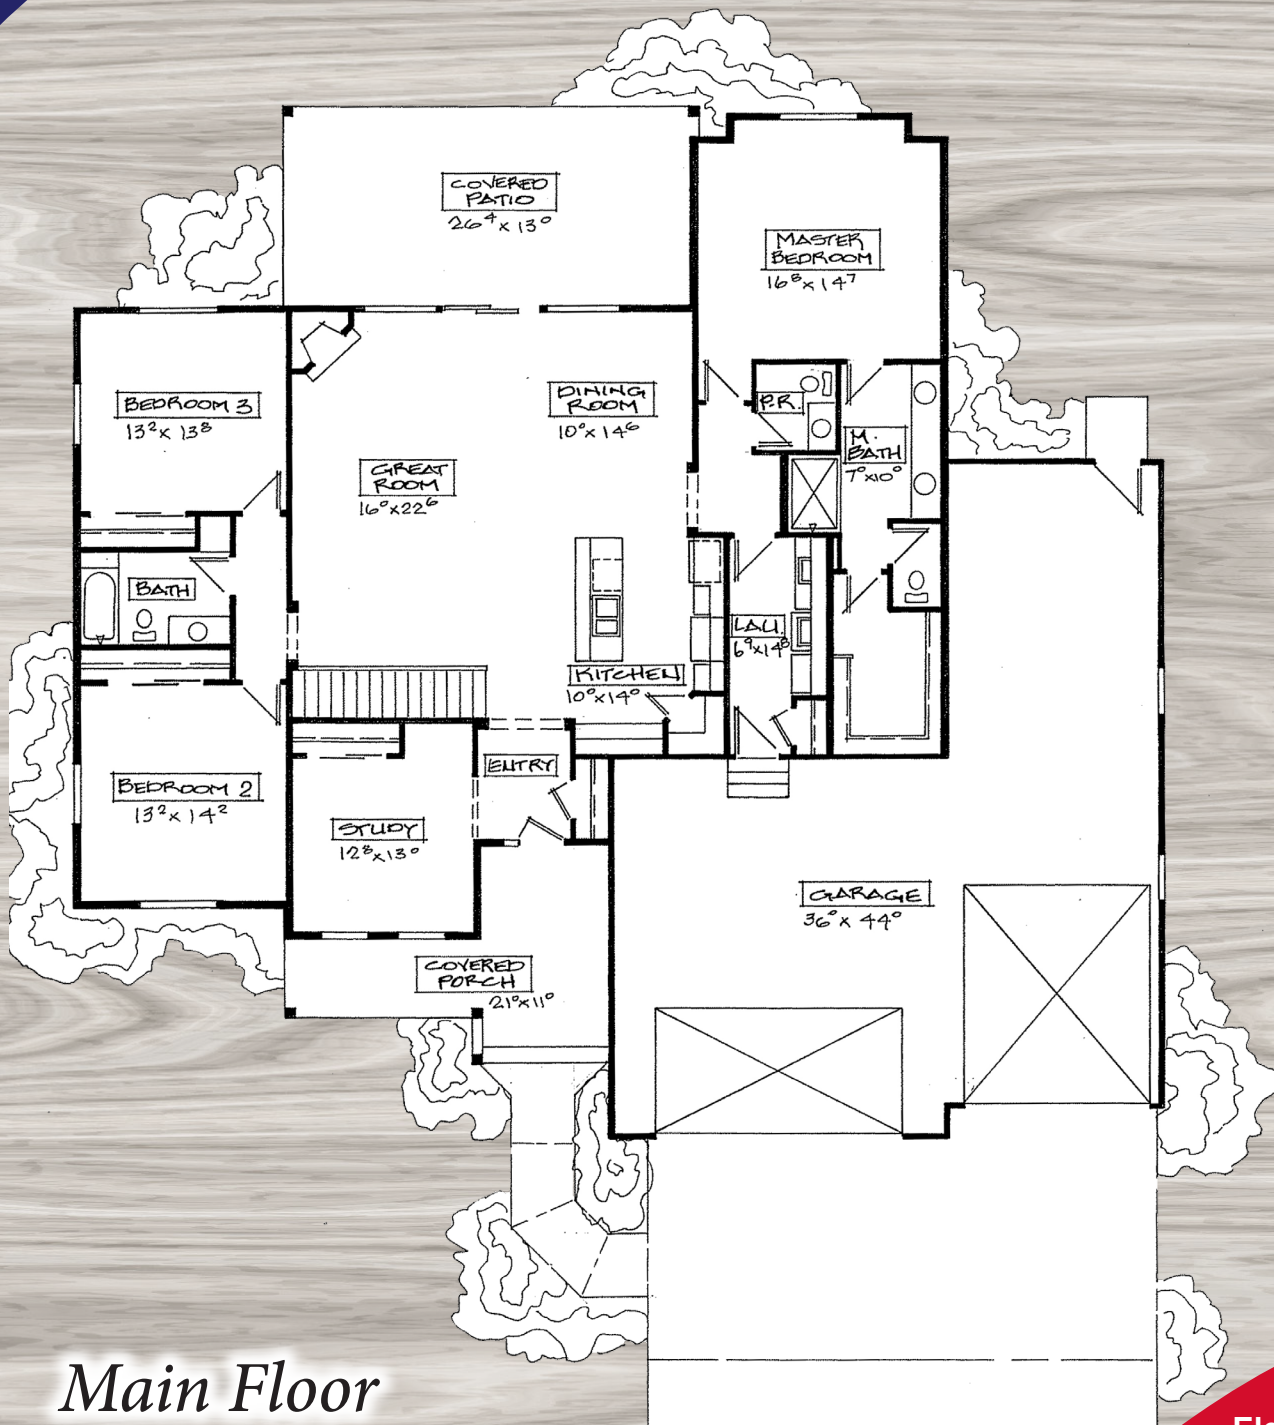

# The Jessica

*2,193 Finished Square Feet*

Main Level:	2,193 Sq Ft
Basement:	1,987 Sq Ft
Total Size:	4,180 SqFt

*Ranch Style • Three Bedrooms • Two ½ Baths  
Four Car Tandem Garage • Full Basement with  
Finished Option*

# The Jessica

*Main Floor*